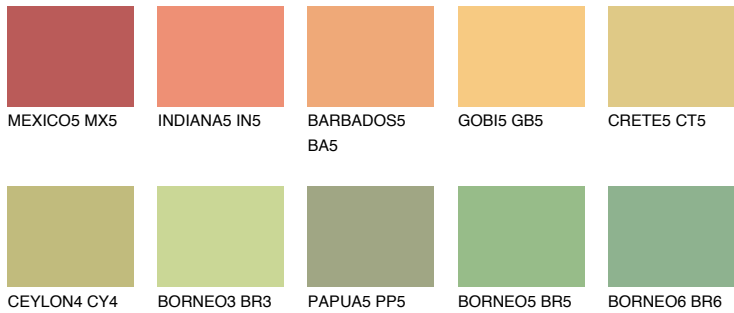

COLOUR DETAILS

CALIFORNIA4 CF4

70% TSR 66%

Matching colours

COLOURS

INTENSE

For more information on plasters and paints, go to www.ceresit.en

*The presented colours refer to plasters and paints offered by Ceresit. Due to the use of digital techniques, the presented colours might not represent the original ones, thus they cannot be considered as a reliable colour presentation. We recommend checking the authentic colour samples.