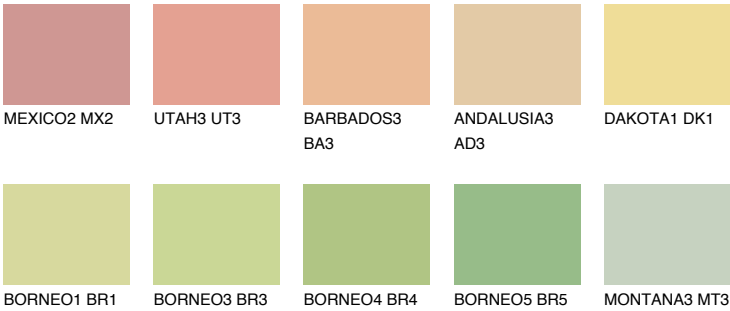

COLOUR DETAILS

CALIFORNIA3 CF3

73% TSR 68%

Matching colours

COLOURS

INTENSE

For more information on plasters and paints, go to www.ceresit.en

*The presented colours refer to plasters and paints offered by Ceresit. Due to the use of digital techniques, the presented colours might not represent the original ones, thus they cannot be considered as a reliable colour presentation. We recommend checking the authentic colour samples.