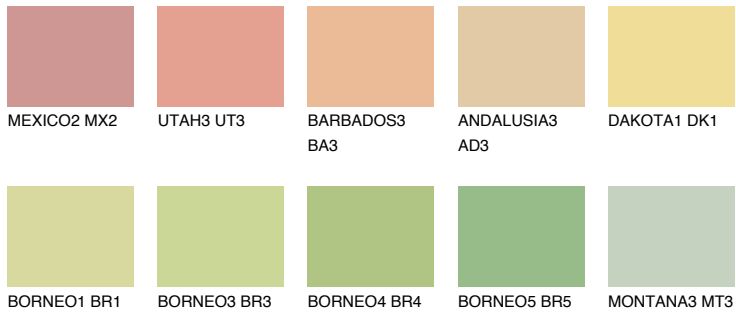

COLOUR DETAILS

CALIFORNIA3 CF3

73% TSR 68%

Matching colours

COLOURS

INTENSE

For more information on plasters and paints, go to www.ceresit.en

*The presented colours refer to plasters and paints offered by Ceresit. Due to the use of digital techniques, the presented colours might not represent the original ones, thus they cannot be considered as a reliable colour presentation. We recommend checking the authentic colour samples.