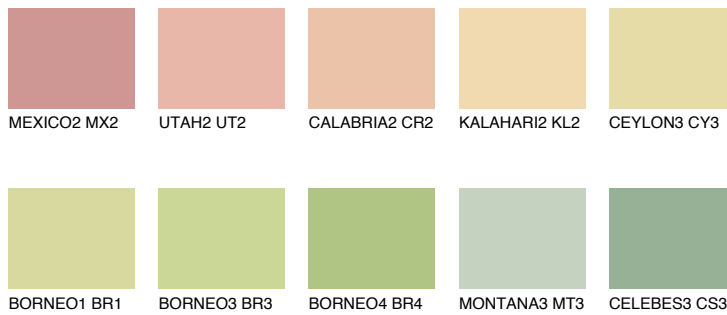

# COLOUR DETAILS

## CALIFORNIA2 CF2

75% TSR 68%

### Matching colours

#### COLOURS