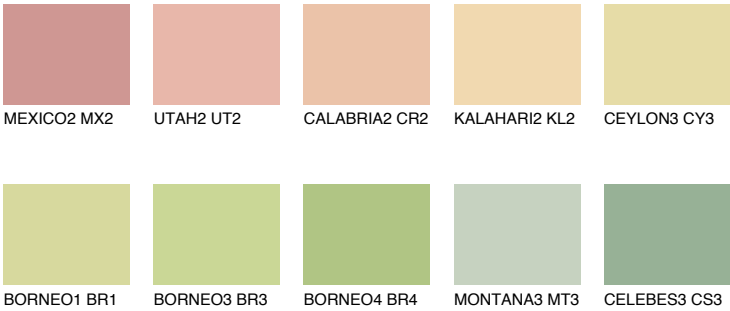

COLOUR DETAILS

CALIFORNIA2 CF2

75% TSR 68%

Matching colours

COLOURS

INTENSE

For more information on plasters and paints, go to www.ceresit.en

*The presented colours refer to plasters and paints offered by Ceresit. Due to the use of digital techniques, the presented colours might not represent the original ones, thus they cannot be considered as a reliable colour presentation. We recommend checking the authentic colour samples.