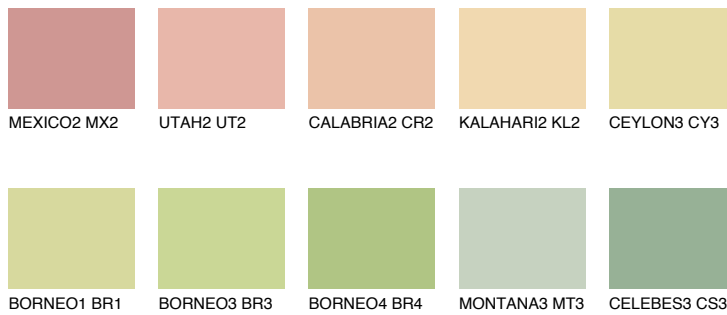

COLOUR DETAILS

CALIFORNIA2 CF2

75% TSR 68%

Matching colours

COLOURS

INTENSE

For more information on plasters and paints, go to www.ceresit.en

*The presented colours refer to plasters and paints offered by Ceresit. Due to the use of digital techniques, the presented colours might not represent the original ones, thus they cannot be considered as a reliable colour presentation. We recommend checking the authentic colour samples.