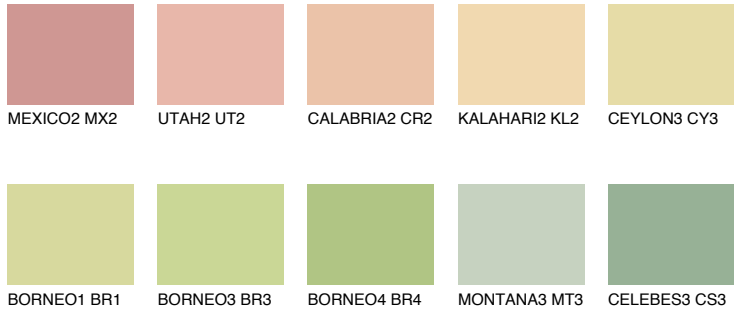

COLOUR DETAILS

CALIFORNIA2 CF2

75% TSR 68%

Matching colours

COLOURS

INTENSE

For more information on plasters and paints, go to www.ceresit.en

*The presented colours refer to plasters and paints offered by Ceresit. Due to the use of digital techniques, the presented colours might not represent the original ones, thus they cannot be considered as a reliable colour presentation. We recommend checking the authentic colour samples.