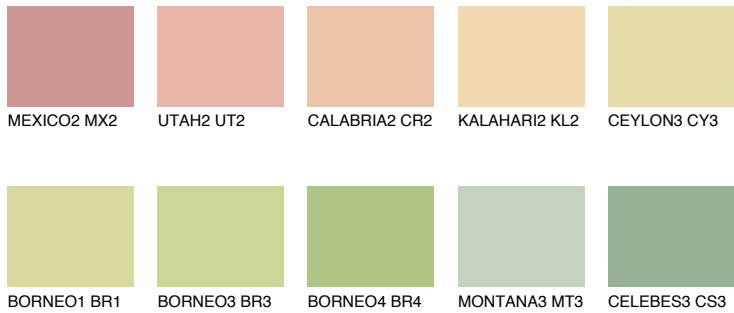

COLOUR DETAILS

CALIFORNIA2 CF2

75% TSR 68%

Matching colours

COLOURS

INTENSE

For more information on plasters and paints, go to www.ceresit.en

*The presented colours refer to plasters and paints offered by Ceresit. Due to the use of digital techniques, the presented colours might not represent the original ones, thus they cannot be considered as a reliable colour presentation. We recommend checking the authentic colour samples.