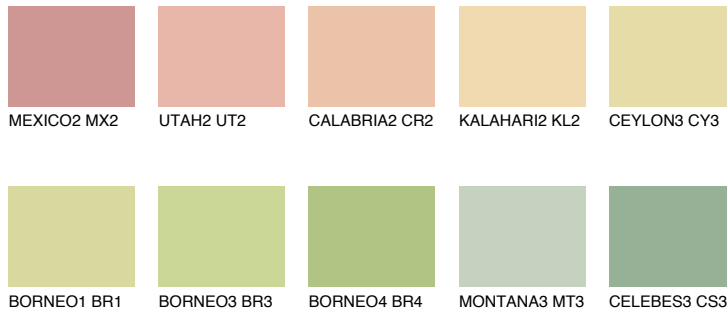

COLOUR DETAILS

CALIFORNIA2 CF2

75% TSR 68%

Matching colours

COLOURS

INTENSE

For more information on plasters and paints, go to www.ceresit.en

*The presented colours refer to plasters and paints offered by Ceresit. Due to the use of digital techniques, the presented colours might not represent the original ones, thus they cannot be considered as a reliable colour presentation. We recommend checking the authentic colour samples.