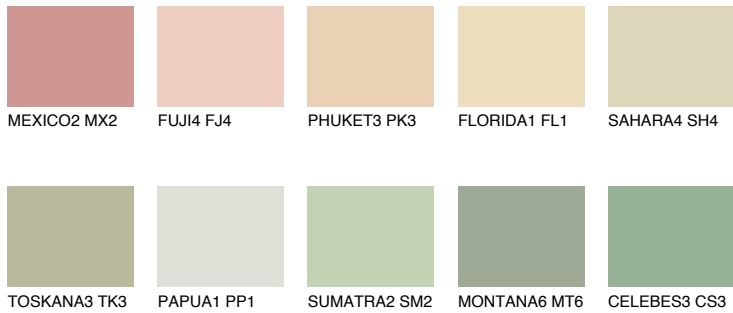

COLOUR DETAILS

CALIFORNIA1 CF1

76% TSR 70%

Matching colours

COLOURS

INTENSE

For more information on plasters and paints, go to www.ceresit.en

*The presented colours refer to plasters and paints offered by Ceresit. Due to the use of digital techniques, the presented colours might not represent the original ones, thus they cannot be considered as a reliable colour presentation. We recommend checking the authentic colour samples.