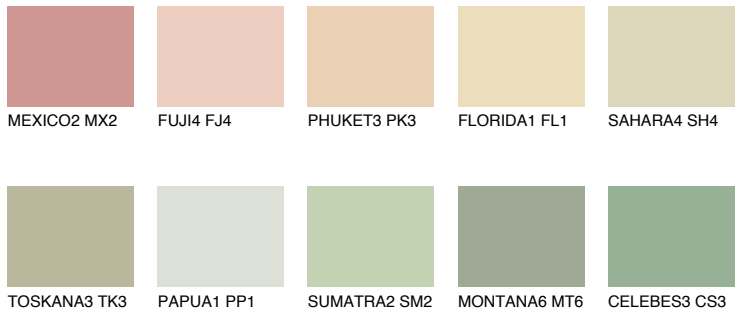

COLOUR DETAILS

CALIFORNIA1 CF1

76% TSR 70%

Matching colours

COLOURS

INTENSE

For more information on plasters and paints, go to www.ceresit.en

*The presented colours refer to plasters and paints offered by Ceresit. Due to the use of digital techniques, the presented colours might not represent the original ones, thus they cannot be considered as a reliable colour presentation. We recommend checking the authentic colour samples.