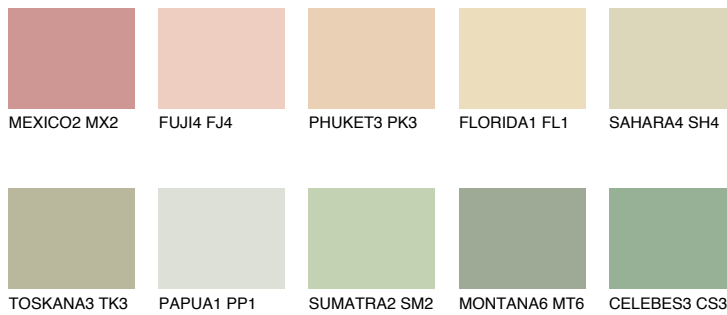

COLOUR DETAILS

CALIFORNIA1 CF1

76% TSR 70%

Matching colours

COLOURS

INTENSE

For more information on plasters and paints, go to www.ceresit.en

*The presented colours refer to plasters and paints offered by Ceresit. Due to the use of digital techniques, the presented colours might not represent the original ones, thus they cannot be considered as a reliable colour presentation. We recommend checking the authentic colour samples.