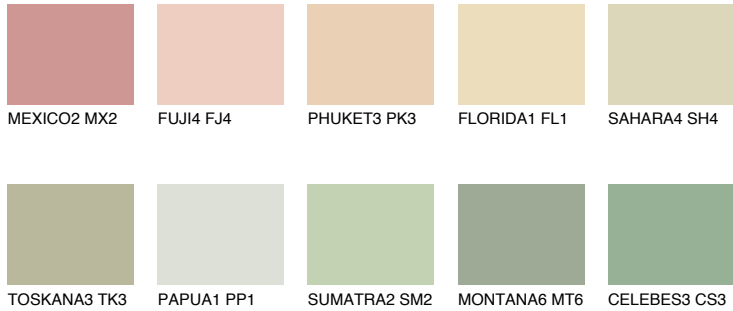

COLOUR DETAILS

CALIFORNIA1 CF1

76% TSR 70%

Matching colours

COLOURS

INTENSE

For more information on plasters and paints, go to www.ceresit.en

*The presented colours refer to plasters and paints offered by Ceresit. Due to the use of digital techniques, the presented colours might not represent the original ones, thus they cannot be considered as a reliable colour presentation. We recommend checking the authentic colour samples.