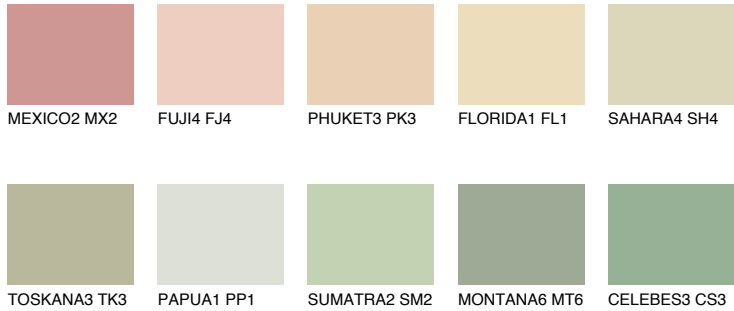

COLOUR DETAILS

CALIFORNIA1 CF1

76% TSR 70%

Matching colours

COLOURS

INTENSE

For more information on plasters and paints, go to www.ceresit.en

*The presented colours refer to plasters and paints offered by Ceresit. Due to the use of digital techniques, the presented colours might not represent the original ones, thus they cannot be considered as a reliable colour presentation. We recommend checking the authentic colour samples.