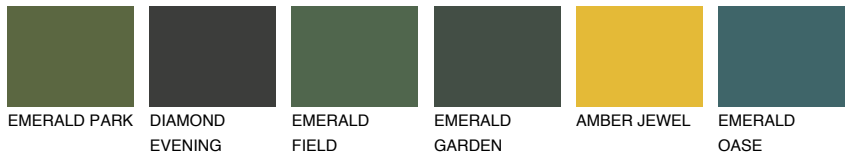

COLOUR DETAILS

CRETE6 CT6

53% TSR 51%

Matching colours

COLOURS

INTENSE

For more information on plasters and paints, go to www.ceresit.en

*The presented colours refer to plasters and paints offered by Ceresit. Due to the use of digital techniques, the presented colours might not represent the original ones, thus they cannot be considered as a reliable colour presentation. We recommend checking the authentic colour samples.