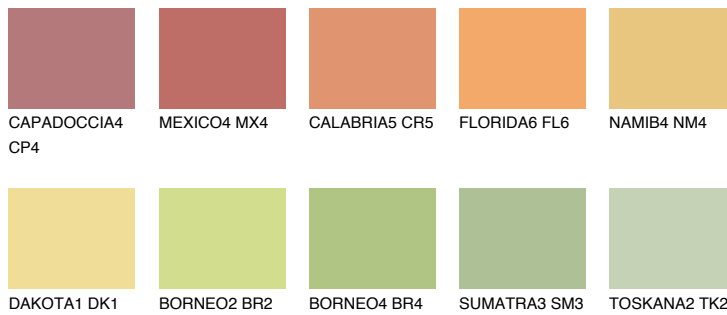

## CRETE6 CT6

53% TSR 51%

### Matching colours

#### COLOURS

#### INTENSE

For more information on plasters and paints, go to [www.ceresit.en](http://www.ceresit.en)

\*The presented colours refer to plasters and paints offered by Ceresit. Due to the use of digital techniques, the presented colours might not represent the original ones, thus they cannot be considered as a reliable colour presentation. We recommend checking the authentic colour samples.