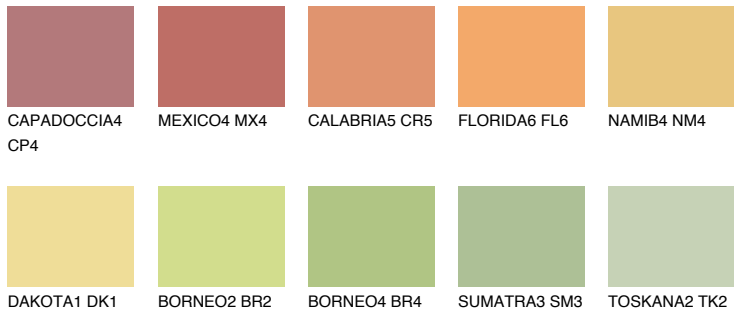

# COLOUR DETAILS

## CRETE6 CT6

53% TSR 51%

### Matching colours

#### COLOURS