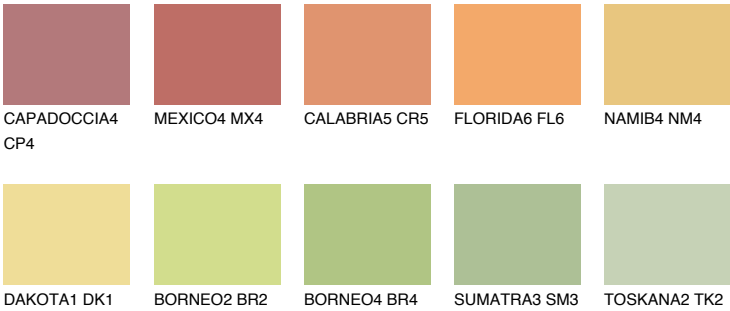

CRETE6 CT6

53% TSR 51%

Matching colours

COLOURS

INTENSE

For more information on plasters and paints, go to www.ceresit.en

*The presented colours refer to plasters and paints offered by Ceresit. Due to the use of digital techniques, the presented colours might not represent the original ones, thus they cannot be considered as a reliable colour presentation. We recommend checking the authentic colour samples.