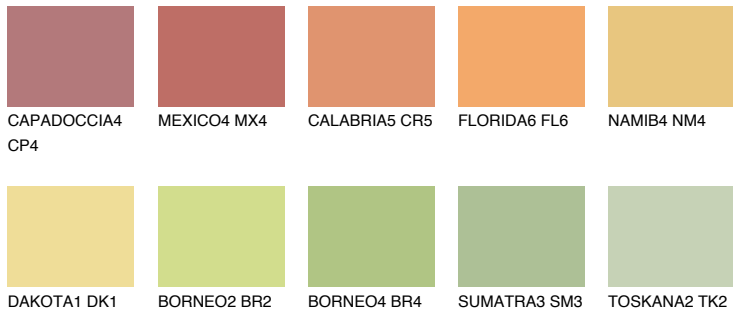

# COLOUR DETAILS

## CRETE6 CT6

53% TSR 51%

### Matching colours

#### COLOURS