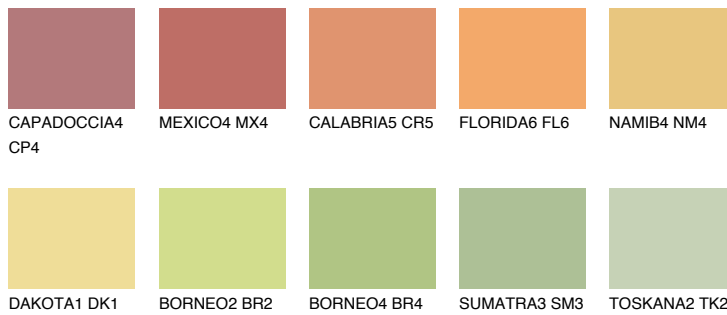

CRETE6 CT6

53% TSR 51%

Matching colours

COLOURS

INTENSE

For more information on plasters and paints, go to www.ceresit.en

*The presented colours refer to plasters and paints offered by Ceresit. Due to the use of digital techniques, the presented colours might not represent the original ones, thus they cannot be considered as a reliable colour presentation. We recommend checking the authentic colour samples.