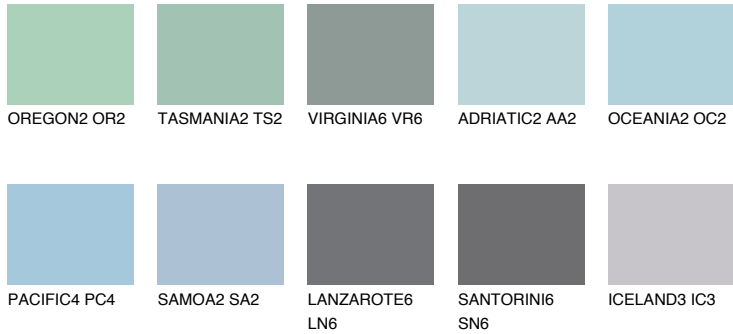

COLOUR DETAILS

OCEANIA3 OC3

53% **TSR** 58%

Matching colours

COLOURS

INTENSE

For more information on plasters and paints, go to www.ceresit.en

*The presented colours refer to plasters and paints offered by Ceresit. Due to the use of digital techniques, the presented colours might not represent the original ones, thus they cannot be considered as a reliable colour presentation. We recommend checking the authentic colour samples.