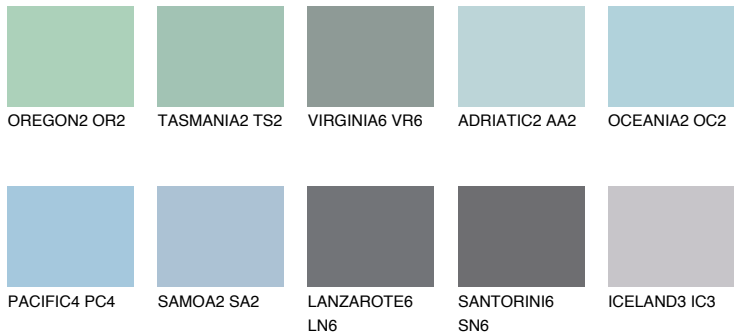

# COLOUR DETAILS

## OCEANIA3 OC3

53% TSR 58%

### Matching colours

#### COLOURS