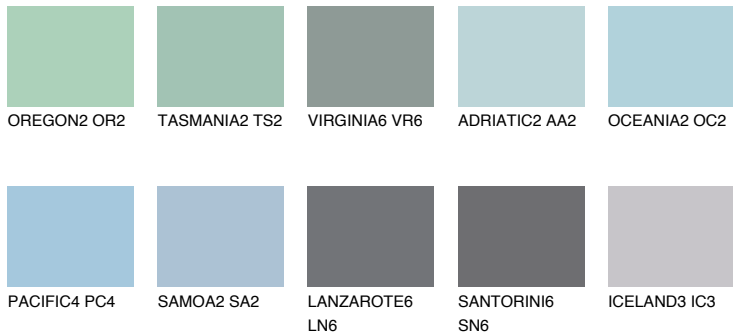

COLOUR DETAILS

OCEANIA3 OC3

53% **TSR** 58%

Matching colours

COLOURS

INTENSE

For more information on plasters and paints, go to www.ceresit.en

*The presented colours refer to plasters and paints offered by Ceresit. Due to the use of digital techniques, the presented colours might not represent the original ones, thus they cannot be considered as a reliable colour presentation. We recommend checking the authentic colour samples.