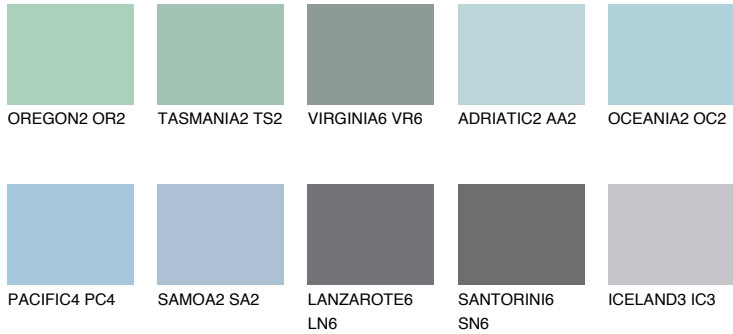

COLOUR DETAILS

OCEANIA3 OC3

53% TSR 58%

Matching colours

COLOURS

INTENSE

For more information on plasters and paints, go to www.ceresit.en

*The presented colours refer to plasters and paints offered by Ceresit. Due to the use of digital techniques, the presented colours might not represent the original ones, thus they cannot be considered as a reliable colour presentation. We recommend checking the authentic colour samples.