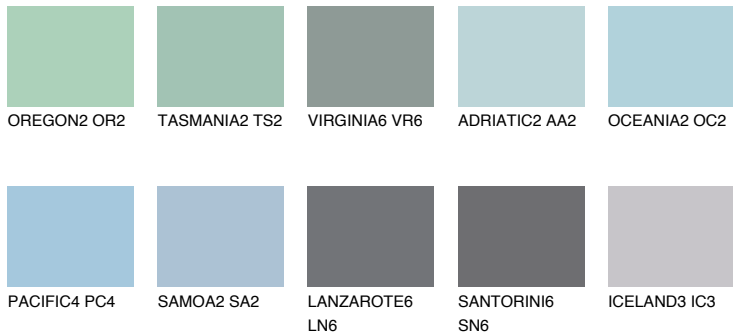

COLOUR DETAILS

OCEANIA3 OC3

53% TSR 58%

Matching colours

COLOURS

INTENSE

For more information on plasters and paints, go to www.ceresit.en

*The presented colours refer to plasters and paints offered by Ceresit. Due to the use of digital techniques, the presented colours might not represent the original ones, thus they cannot be considered as a reliable colour presentation. We recommend checking the authentic colour samples.