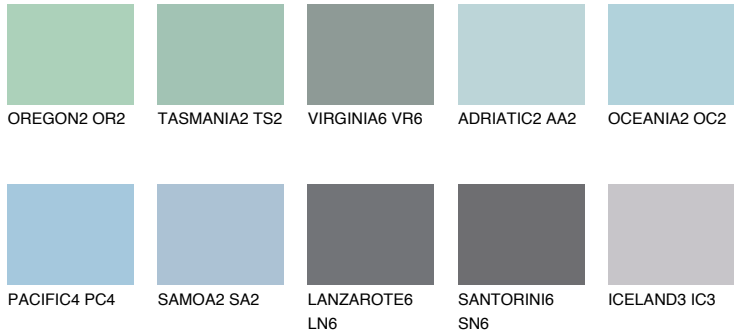

COLOUR DETAILS

OCEANIA3 OC3

53% **TSR** 58%

Matching colours

COLOURS

INTENSE

For more information on plasters and paints, go to www.ceresit.en

*The presented colours refer to plasters and paints offered by Ceresit. Due to the use of digital techniques, the presented colours might not represent the original ones, thus they cannot be considered as a reliable colour presentation. We recommend checking the authentic colour samples.