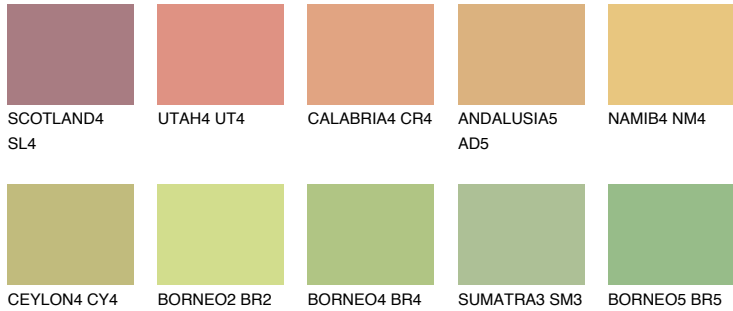

COLOUR DETAILS

CRETE5 CT5

59% TSR 53%

Matching colours

COLOURS

INTENSE

For more information on plasters and paints, go to www.ceresit.en

*The presented colours refer to plasters and paints offered by Ceresit. Due to the use of digital techniques, the presented colours might not represent the original ones, thus they cannot be considered as a reliable colour presentation. We recommend checking the authentic colour samples.