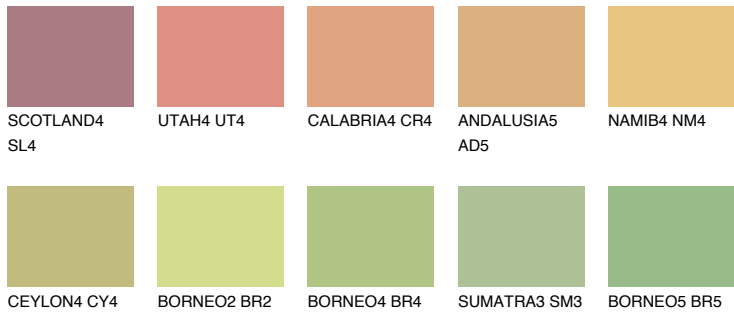

COLOUR DETAILS

CRETE5 CT5

59% TSR 53%

Matching colours

COLOURS

INTENSE

For more information on plasters and paints, go to www.ceresit.en

*The presented colours refer to plasters and paints offered by Ceresit. Due to the use of digital techniques, the presented colours might not represent the original ones, thus they cannot be considered as a reliable colour presentation. We recommend checking the authentic colour samples.