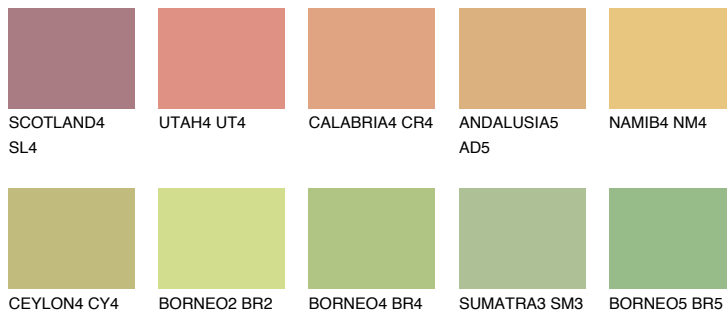

COLOUR DETAILS

CRETE5 CT5

59% TSR 53%

Matching colours

COLOURS

INTENSE

For more information on plasters and paints, go to www.ceresit.en

*The presented colours refer to plasters and paints offered by Ceresit. Due to the use of digital techniques, the presented colours might not represent the original ones, thus they cannot be considered as a reliable colour presentation. We recommend checking the authentic colour samples.