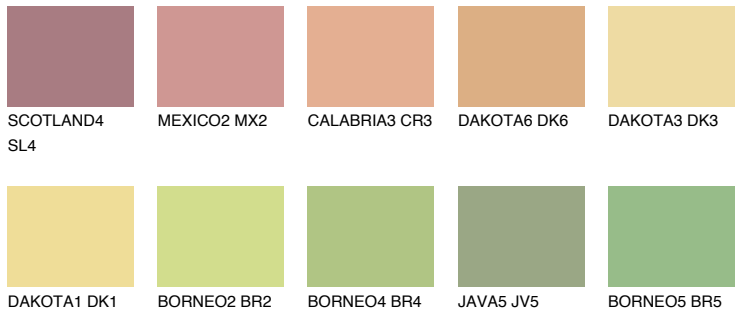

# COLOUR DETAILS

### Matching colours

#### COLOURS

#### INTENSE

For more information on plasters and paints, go to [www.ceresit.en](http://www.ceresit.en)

\*The presented colours refer to plasters and paints offered by Ceresit. Due to the use of digital techniques, the presented colours might not represent the original ones, thus they cannot be considered as a reliable colour presentation. We recommend checking the authentic colour samples.