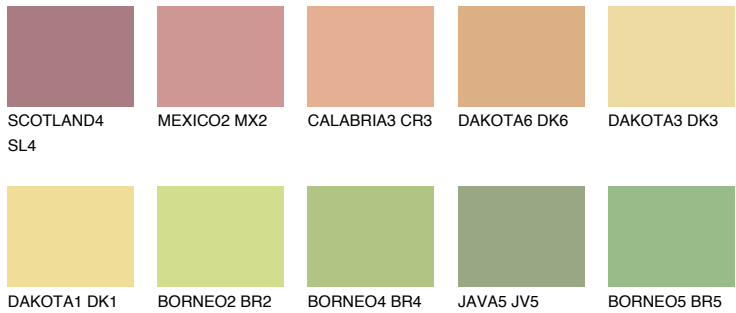

COLOUR DETAILS

CRETE4 CT4

63% TSR 59%

Matching colours

COLOURS

INTENSE

For more information on plasters and paints, go to www.ceresit.en

*The presented colours refer to plasters and paints offered by Ceresit. Due to the use of digital techniques, the presented colours might not represent the original ones, thus they cannot be considered as a reliable colour presentation. We recommend checking the authentic colour samples.