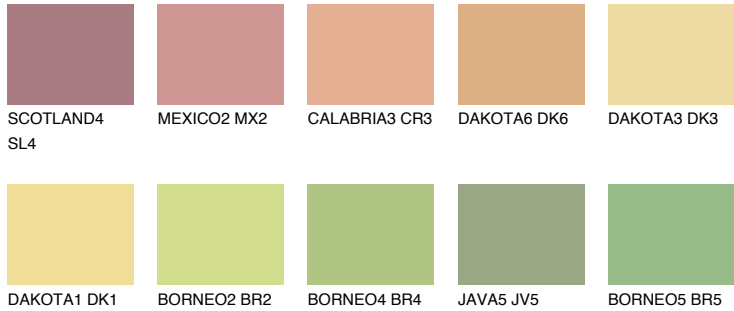

COLOUR DETAILS

CRETE4 CT4

63% TSR 59%

Matching colours

COLOURS

INTENSE

For more information on plasters and paints, go to www.ceresit.en

*The presented colours refer to plasters and paints offered by Ceresit. Due to the use of digital techniques, the presented colours might not represent the original ones, thus they cannot be considered as a reliable colour presentation. We recommend checking the authentic colour samples.