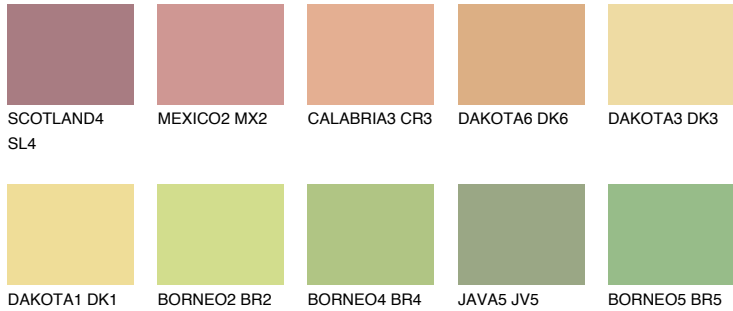

COLOUR DETAILS

CRETE4 CT4

63% TSR 59%

Matching colours

COLOURS

INTENSE

For more information on plasters and paints, go to www.ceresit.en

*The presented colours refer to plasters and paints offered by Ceresit. Due to the use of digital techniques, the presented colours might not represent the original ones, thus they cannot be considered as a reliable colour presentation. We recommend checking the authentic colour samples.