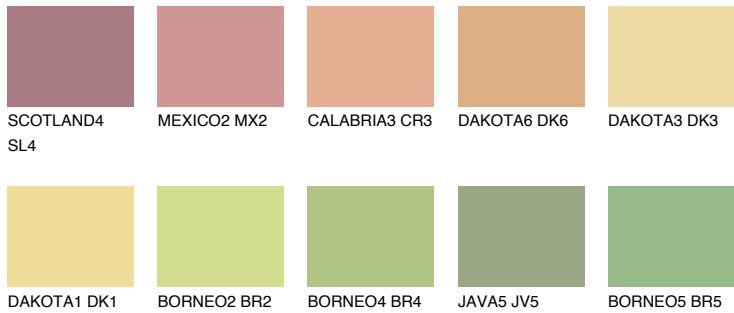

COLOUR DETAILS

CRETE4 CT4

63% TSR 59%

Matching colours

COLOURS

INTENSE

For more information on plasters and paints, go to www.ceresit.en

*The presented colours refer to plasters and paints offered by Ceresit. Due to the use of digital techniques, the presented colours might not represent the original ones, thus they cannot be considered as a reliable colour presentation. We recommend checking the authentic colour samples.