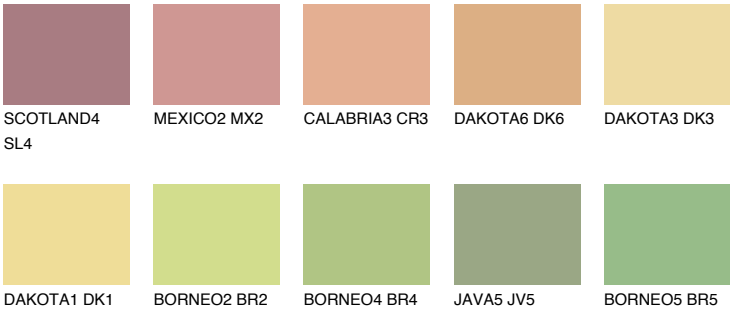

# COLOUR DETAILS

## CRETE4 CT4

63% TSR 59%

### Matching colours

#### COLOURS