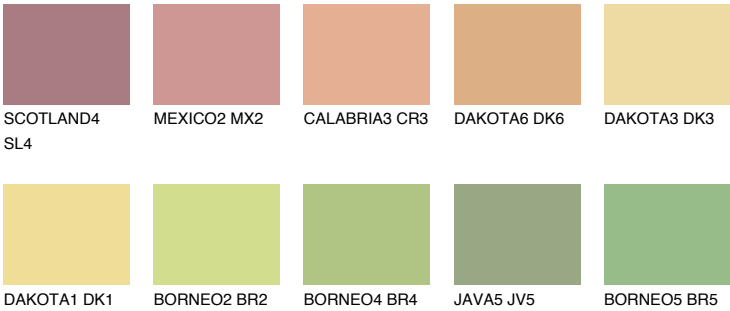

COLOUR DETAILS

CRETE4 CT4

63% TSR 59%

Matching colours

COLOURS

INTENSE

For more information on plasters and paints, go to www.ceresit.en

*The presented colours refer to plasters and paints offered by Ceresit. Due to the use of digital techniques, the presented colours might not represent the original ones, thus they cannot be considered as a reliable colour presentation. We recommend checking the authentic colour samples.