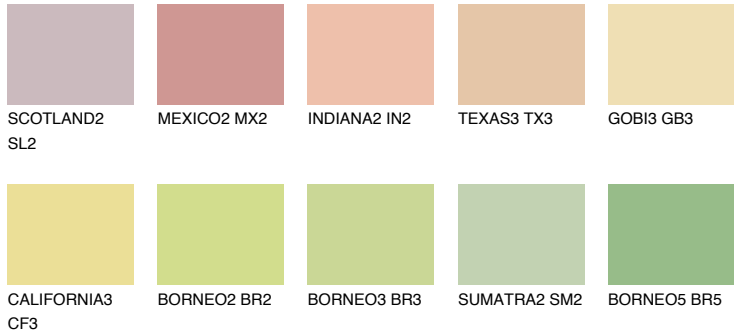

COLOUR DETAILS

CRETE3 CT3

70% TSR 67%

Matching colours

COLOURS

INTENSE

For more information on plasters and paints, go to www.ceresit.en

*The presented colours refer to plasters and paints offered by Ceresit. Due to the use of digital techniques, the presented colours might not represent the original ones, thus they cannot be considered as a reliable colour presentation. We recommend checking the authentic colour samples.