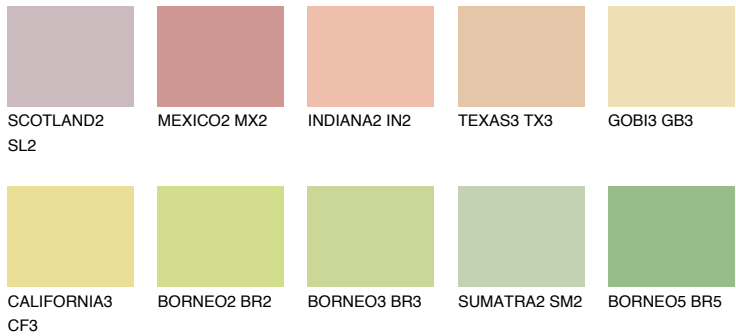

COLOUR DETAILS

CRETE3 CT3

70% TSR 67%

Matching colours

COLOURS

INTENSE

For more information on plasters and paints, go to www.ceresit.en

*The presented colours refer to plasters and paints offered by Ceresit. Due to the use of digital techniques, the presented colours might not represent the original ones, thus they cannot be considered as a reliable colour presentation. We recommend checking the authentic colour samples.