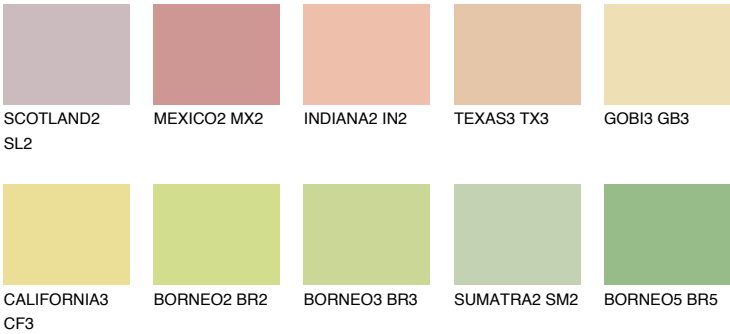

## CRETE3 CT3

70% TSR 67%

### Matching colours

#### COLOURS

#### INTENSE

For more information on plasters and paints, go to [www.ceresit.en](http://www.ceresit.en)

\*The presented colours refer to plasters and paints offered by Ceresit. Due to the use of digital techniques, the presented colours might not represent the original ones, thus they cannot be considered as a reliable colour presentation. We recommend checking the authentic colour samples.