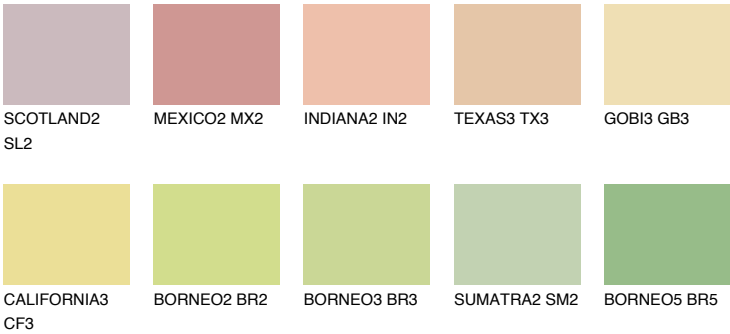

CRETE3 CT3

70% TSR 67%

Matching colours

COLOURS

INTENSE

For more information on plasters and paints, go to www.ceresit.en

*The presented colours refer to plasters and paints offered by Ceresit. Due to the use of digital techniques, the presented colours might not represent the original ones, thus they cannot be considered as a reliable colour presentation. We recommend checking the authentic colour samples.