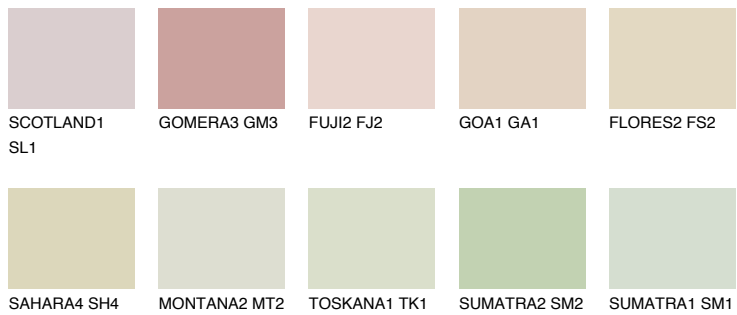

# COLOUR DETAILS

### Matching colours

#### COLOURS

#### INTENSE

For more information on plasters and paints, go to [www.ceresit.en](http://www.ceresit.en)

\*The presented colours refer to plasters and paints offered by Ceresit. Due to the use of digital techniques, the presented colours might not represent the original ones, thus they cannot be considered as a reliable colour presentation. We recommend checking the authentic colour samples.