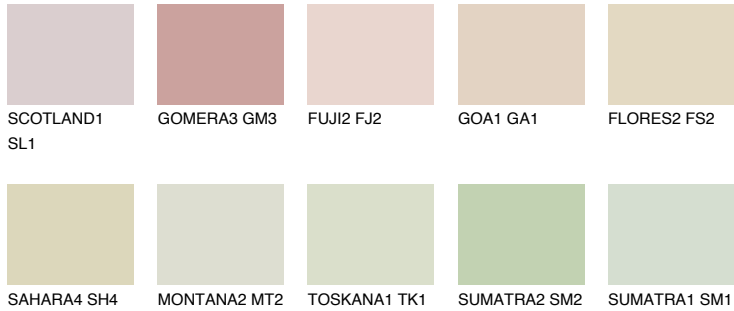

# COLOUR DETAILS

### Matching colours

#### COLOURS

#### INTENSE

For more information on plasters and paints, go to [www.ceresit.en](http://www.ceresit.en)

\*The presented colours refer to plasters and paints offered by Ceresit. Due to the use of digital techniques, the presented colours might not represent the original ones, thus they cannot be considered as a reliable colour presentation. We recommend checking the authentic colour samples.