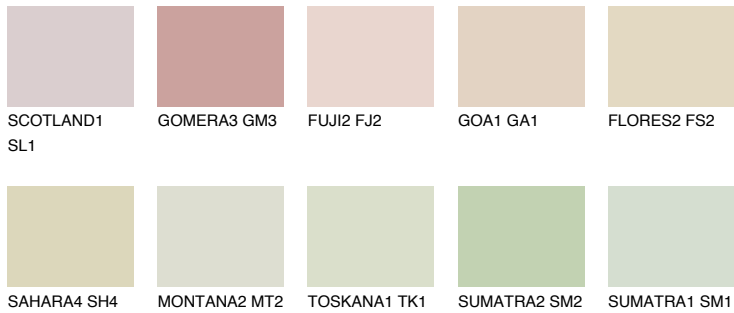

# COLOUR DETAILS

### Matching colours

#### COLOURS

#### INTENSE

For more information on plasters and paints, go to [www.ceresit.en](http://www.ceresit.en)

\*The presented colours refer to plasters and paints offered by Ceresit. Due to the use of digital techniques, the presented colours might not represent the original ones, thus they cannot be considered as a reliable colour presentation. We recommend checking the authentic colour samples.