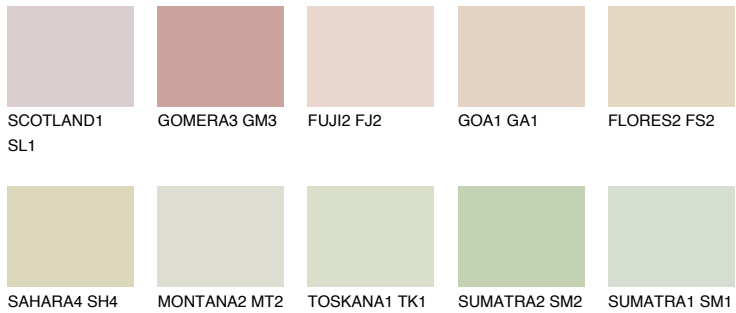

# COLOUR DETAILS

### Matching colours

#### COLOURS

#### INTENSE

For more information on plasters and paints, go to [www.ceresit.en](http://www.ceresit.en)

\*The presented colours refer to plasters and paints offered by Ceresit. Due to the use of digital techniques, the presented colours might not represent the original ones, thus they cannot be considered as a reliable colour presentation. We recommend checking the authentic colour samples.