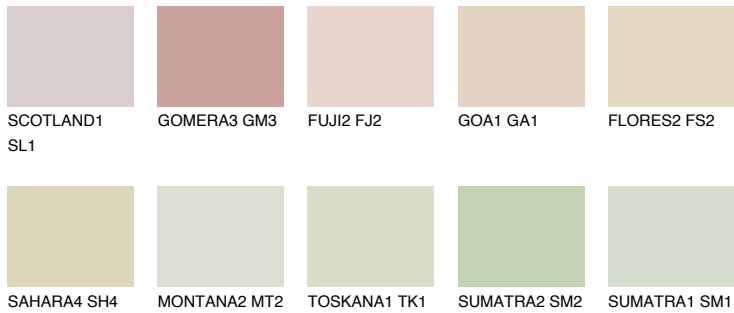

COLOUR DETAILS

CRETE2 CT2

74% TSR 70%

Matching colours

COLOURS

INTENSE

For more information on plasters and paints, go to www.ceresit.en

*The presented colours refer to plasters and paints offered by Ceresit. Due to the use of digital techniques, the presented colours might not represent the original ones, thus they cannot be considered as a reliable colour presentation. We recommend checking the authentic colour samples.