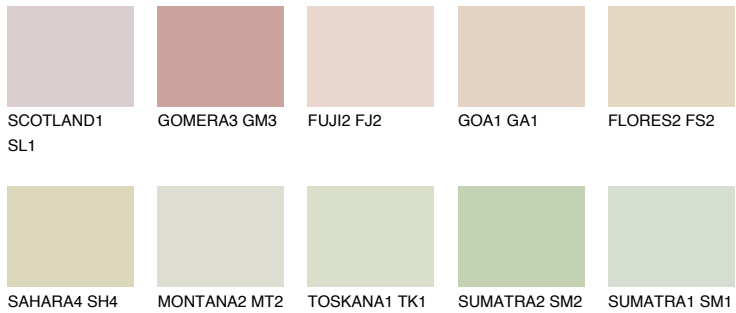

COLOUR DETAILS

CRETE2 CT2

74% TSR 70%

Matching colours

COLOURS

INTENSE

For more information on plasters and paints, go to www.ceresit.en

*The presented colours refer to plasters and paints offered by Ceresit. Due to the use of digital techniques, the presented colours might not represent the original ones, thus they cannot be considered as a reliable colour presentation. We recommend checking the authentic colour samples.