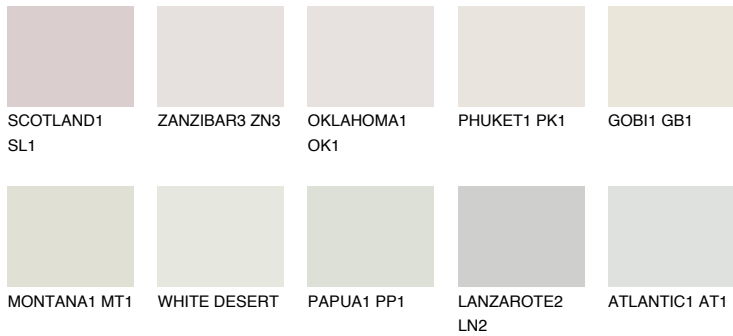

# COLOUR DETAILS

### Matching colours

#### COLOURS

#### INTENSE

For more information on plasters and paints, go to [www.ceresit.en](http://www.ceresit.en)

\*The presented colours refer to plasters and paints offered by Ceresit. Due to the use of digital techniques, the presented colours might not represent the original ones, thus they cannot be considered as a reliable colour presentation. We recommend checking the authentic colour samples.