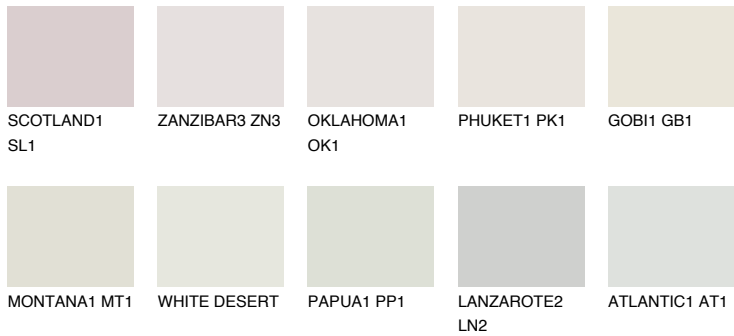

COLOUR DETAILS

CRETE1 CT1

79% TSR 73%

Matching colours

COLOURS

INTENSE

For more information on plasters and paints, go to www.ceresit.en

*The presented colours refer to plasters and paints offered by Ceresit. Due to the use of digital techniques, the presented colours might not represent the original ones, thus they cannot be considered as a reliable colour presentation. We recommend checking the authentic colour samples.