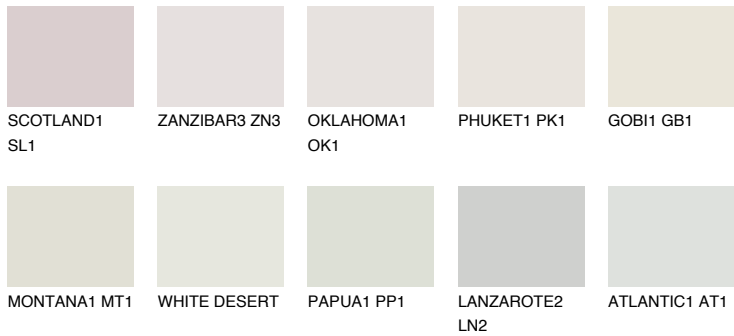

# COLOUR DETAILS

### Matching colours

#### COLOURS

#### INTENSE

For more information on plasters and paints, go to [www.ceresit.en](http://www.ceresit.en)

\*The presented colours refer to plasters and paints offered by Ceresit. Due to the use of digital techniques, the presented colours might not represent the original ones, thus they cannot be considered as a reliable colour presentation. We recommend checking the authentic colour samples.