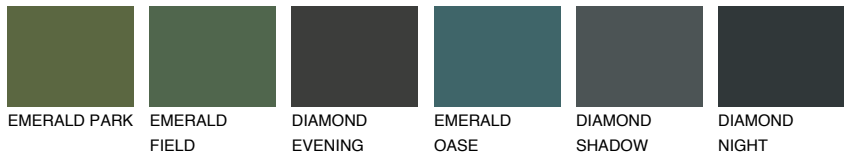

COLOUR DETAILS

CRETE1 CT1

79% TSR 73%

Matching colours

COLOURS

INTENSE

For more information on plasters and paints, go to www.ceresit.en

*The presented colours refer to plasters and paints offered by Ceresit. Due to the use of digital techniques, the presented colours might not represent the original ones, thus they cannot be considered as a reliable colour presentation. We recommend checking the authentic colour samples.