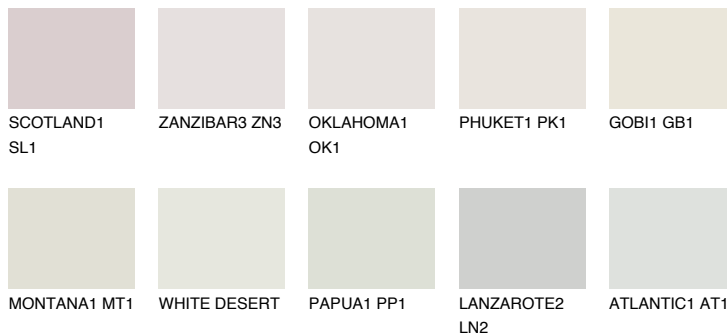

COLOUR DETAILS

CRETE1 CT1

79% TSR 73%

Matching colours

COLOURS

INTENSE

For more information on plasters and paints, go to www.ceresit.en

*The presented colours refer to plasters and paints offered by Ceresit. Due to the use of digital techniques, the presented colours might not represent the original ones, thus they cannot be considered as a reliable colour presentation. We recommend checking the authentic colour samples.