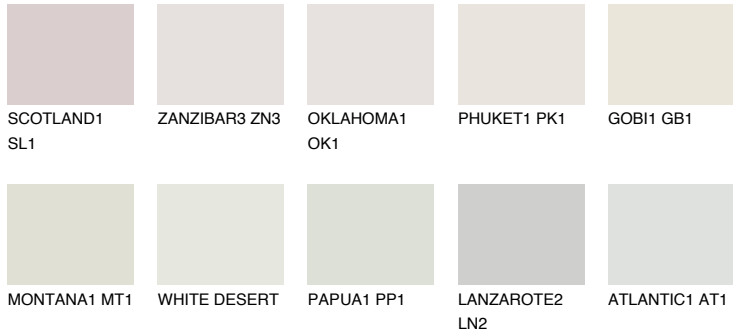

# COLOUR DETAILS

### Matching colours

#### COLOURS

#### INTENSE

For more information on plasters and paints, go to [www.ceresit.en](http://www.ceresit.en)

\*The presented colours refer to plasters and paints offered by Ceresit. Due to the use of digital techniques, the presented colours might not represent the original ones, thus they cannot be considered as a reliable colour presentation. We recommend checking the authentic colour samples.