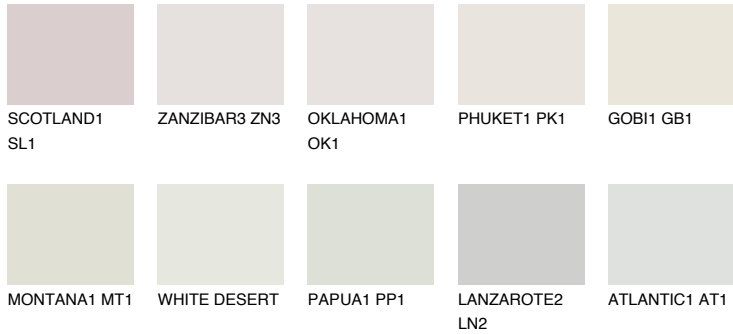

COLOUR DETAILS

CRETE1 CT1

79% TSR 73%

Matching colours

COLOURS

INTENSE

For more information on plasters and paints, go to www.ceresit.en

*The presented colours refer to plasters and paints offered by Ceresit. Due to the use of digital techniques, the presented colours might not represent the original ones, thus they cannot be considered as a reliable colour presentation. We recommend checking the authentic colour samples.