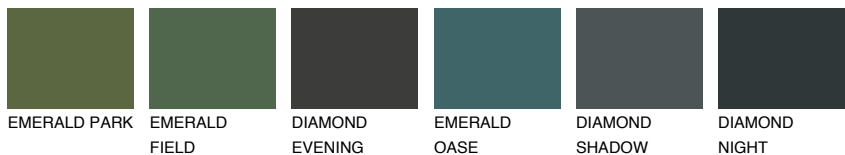

COLOUR DETAILS

CRETE1 CT1

79% TSR 73%

Matching colours

COLOURS

INTENSE

For more information on plasters and paints, go to www.ceresit.en

*The presented colours refer to plasters and paints offered by Ceresit. Due to the use of digital techniques, the presented colours might not represent the original ones, thus they cannot be considered as a reliable colour presentation. We recommend checking the authentic colour samples.