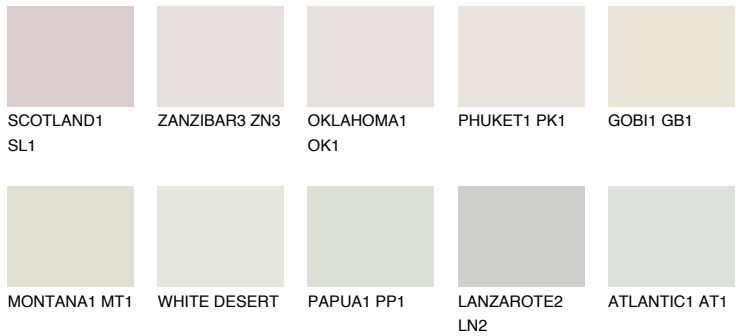

COLOUR DETAILS

CRETE1 CT1

79% TSR 73%

Matching colours

COLOURS

INTENSE

For more information on plasters and paints, go to www.ceresit.en

*The presented colours refer to plasters and paints offered by Ceresit. Due to the use of digital techniques, the presented colours might not represent the original ones, thus they cannot be considered as a reliable colour presentation. We recommend checking the authentic colour samples.