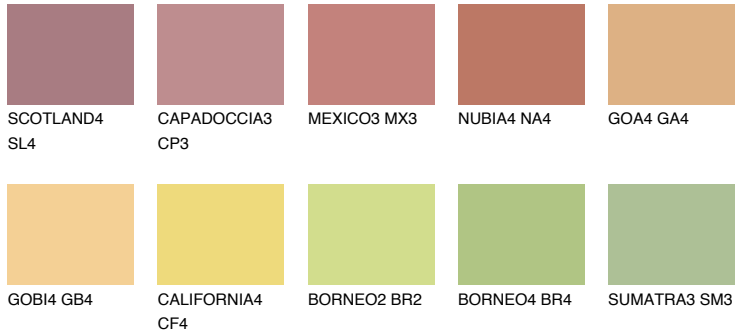

COLOUR DETAILS

DAKOTA6 DK6

48% TSR 50%

Matching colours

COLOURS

INTENSE

For more information on plasters and paints, go to www.ceresit.en

*The presented colours refer to plasters and paints offered by Ceresit. Due to the use of digital techniques, the presented colours might not represent the original ones, thus they cannot be considered as a reliable colour presentation. We recommend checking the authentic colour samples.