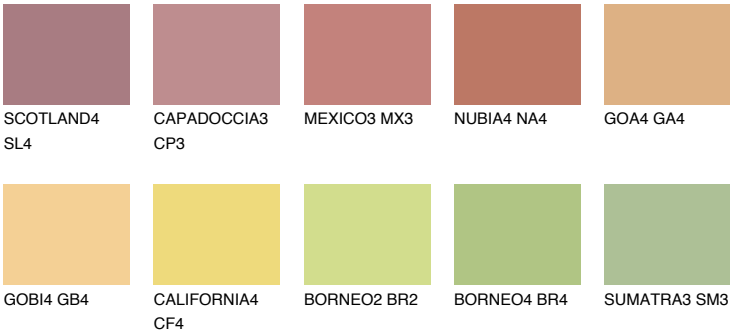

## DAKOTA6 DK6

48% TSR 50%

### Matching colours

#### COLOURS

#### INTENSE

For more information on plasters and paints, go to [www.ceresit.en](http://www.ceresit.en)

\*The presented colours refer to plasters and paints offered by Ceresit. Due to the use of digital techniques, the presented colours might not represent the original ones, thus they cannot be considered as a reliable colour presentation. We recommend checking the authentic colour samples.