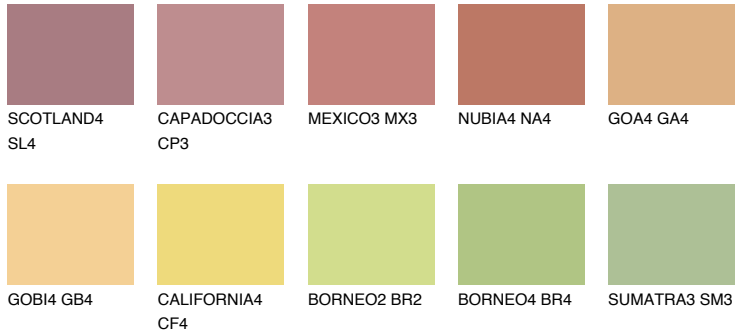

# COLOUR DETAILS

## DAKOTA6 DK6

48% TSR 50%

### Matching colours

#### COLOURS