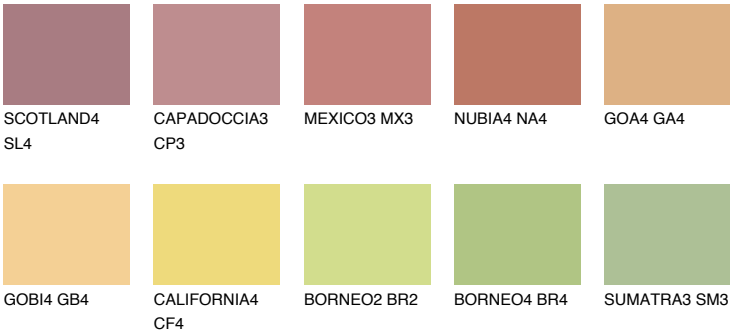

DAKOTA6 DK6

48% TSR 50%

Matching colours

COLOURS

INTENSE

For more information on plasters and paints, go to www.ceresit.en

*The presented colours refer to plasters and paints offered by Ceresit. Due to the use of digital techniques, the presented colours might not represent the original ones, thus they cannot be considered as a reliable colour presentation. We recommend checking the authentic colour samples.