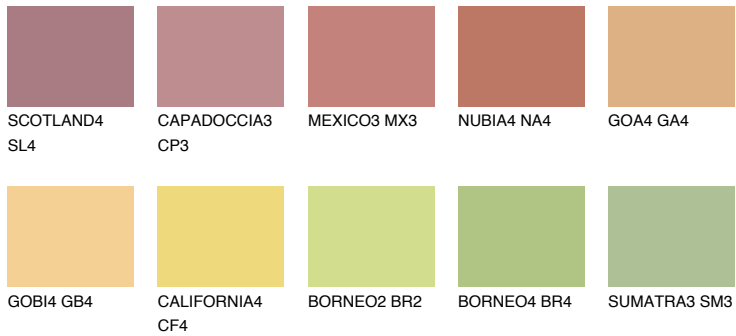

# COLOUR DETAILS

## DAKOTA6 DK6

48% TSR 50%

### Matching colours

#### COLOURS