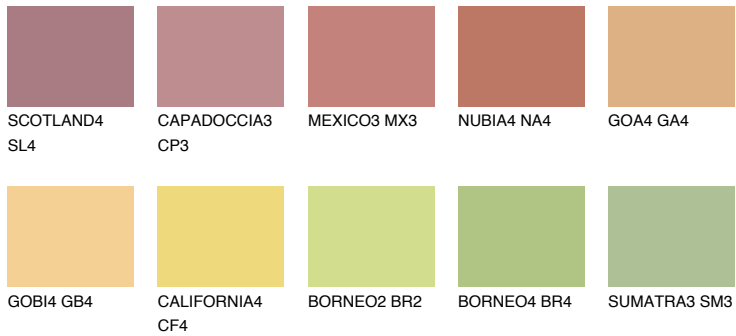

COLOUR DETAILS

DAKOTA6 DK6

48% TSR 50%

Matching colours

COLOURS

INTENSE

For more information on plasters and paints, go to www.ceresit.en

*The presented colours refer to plasters and paints offered by Ceresit. Due to the use of digital techniques, the presented colours might not represent the original ones, thus they cannot be considered as a reliable colour presentation. We recommend checking the authentic colour samples.