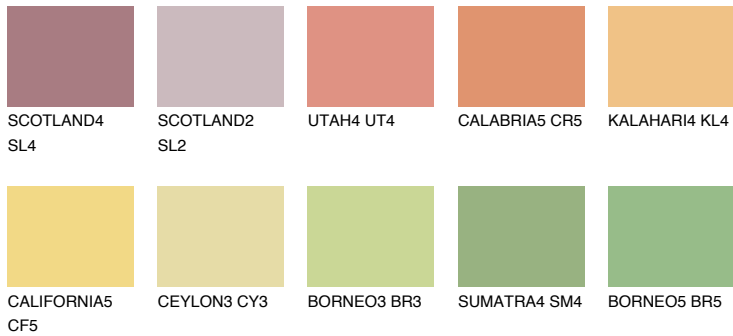

COLOUR DETAILS

DAKOTA5 DK5

57% TSR 60%

Matching colours

COLOURS

INTENSE

For more information on plasters and paints, go to www.ceresit.en

*The presented colours refer to plasters and paints offered by Ceresit. Due to the use of digital techniques, the presented colours might not represent the original ones, thus they cannot be considered as a reliable colour presentation. We recommend checking the authentic colour samples.