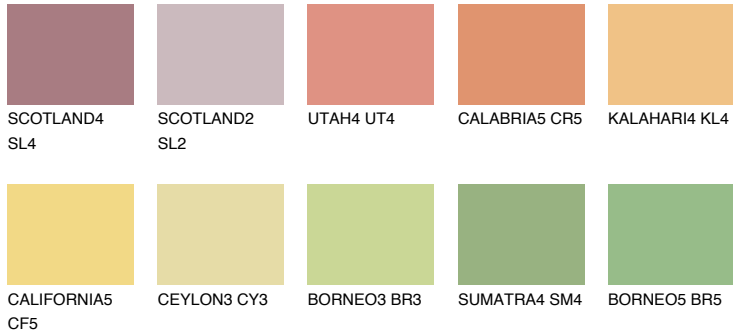

COLOUR DETAILS

DAKOTA5 DK5

57% TSR 60%

Matching colours

COLOURS

INTENSE

For more information on plasters and paints, go to www.ceresit.en

*The presented colours refer to plasters and paints offered by Ceresit. Due to the use of digital techniques, the presented colours might not represent the original ones, thus they cannot be considered as a reliable colour presentation. We recommend checking the authentic colour samples.