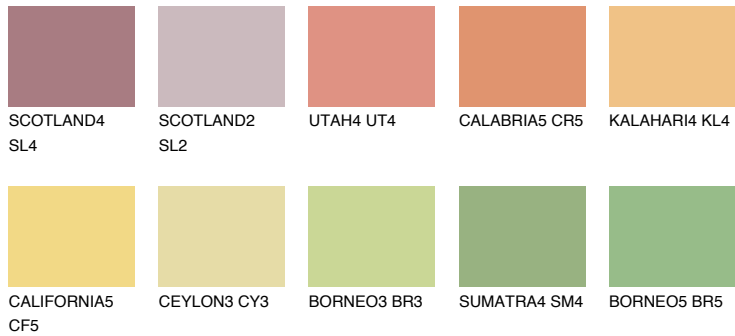

# COLOUR DETAILS

## DAKOTA5 DK5

57% TSR 60%

### Matching colours

#### COLOURS