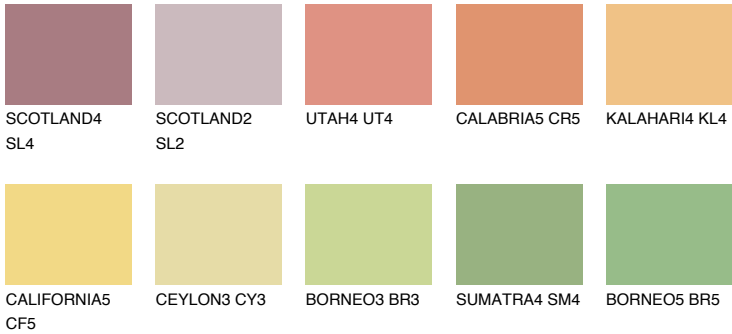

COLOUR DETAILS

DAKOTA5 DK5

57% TSR 60%

Matching colours

COLOURS

INTENSE

For more information on plasters and paints, go to www.ceresit.en

*The presented colours refer to plasters and paints offered by Ceresit. Due to the use of digital techniques, the presented colours might not represent the original ones, thus they cannot be considered as a reliable colour presentation. We recommend checking the authentic colour samples.