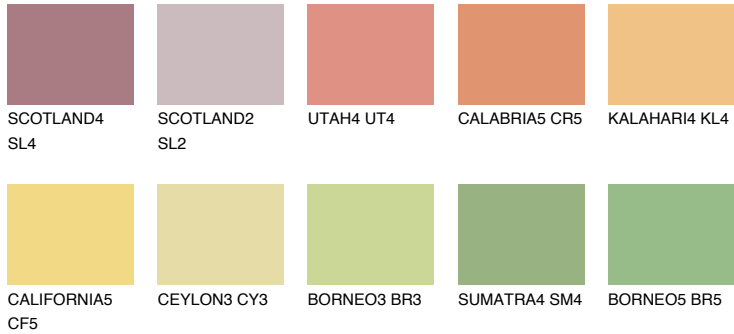

COLOUR DETAILS

DAKOTA5 DK5

57% TSR 60%

Matching colours

COLOURS

INTENSE

For more information on plasters and paints, go to www.ceresit.en

*The presented colours refer to plasters and paints offered by Ceresit. Due to the use of digital techniques, the presented colours might not represent the original ones, thus they cannot be considered as a reliable colour presentation. We recommend checking the authentic colour samples.