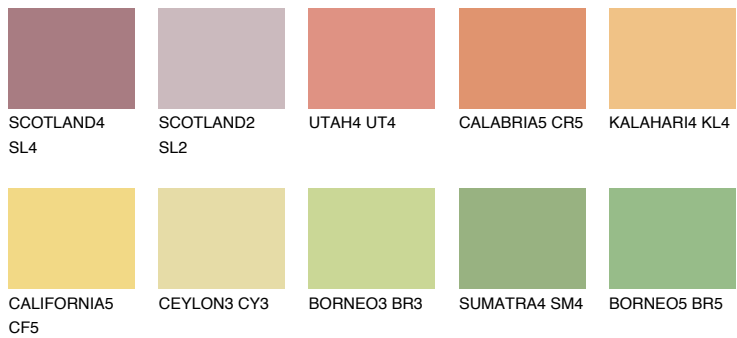

# COLOUR DETAILS

## DAKOTA5 DK5

57% TSR 60%

### Matching colours

#### COLOURS