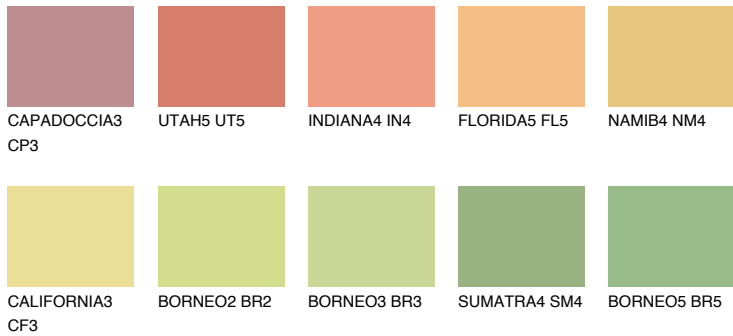

COLOUR DETAILS

DAKOTA4 DK4

65% TSR 60%

Matching colours

COLOURS

INTENSE

For more information on plasters and paints, go to www.ceresit.en

*The presented colours refer to plasters and paints offered by Ceresit. Due to the use of digital techniques, the presented colours might not represent the original ones, thus they cannot be considered as a reliable colour presentation. We recommend checking the authentic colour samples.