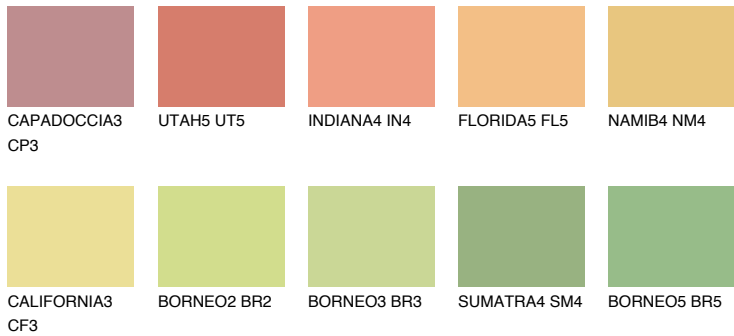

COLOUR DETAILS

DAKOTA4 DK4

65% TSR 60%

Matching colours

COLOURS

INTENSE

For more information on plasters and paints, go to www.ceresit.en

*The presented colours refer to plasters and paints offered by Ceresit. Due to the use of digital techniques, the presented colours might not represent the original ones, thus they cannot be considered as a reliable colour presentation. We recommend checking the authentic colour samples.