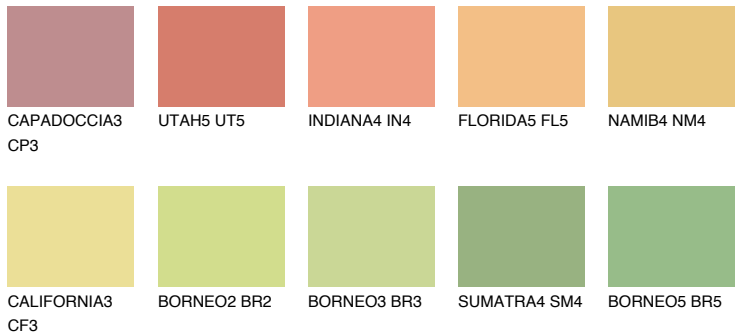

COLOUR DETAILS

DAKOTA4 DK4

65% TSR 60%

Matching colours

COLOURS

INTENSE

For more information on plasters and paints, go to www.ceresit.en

*The presented colours refer to plasters and paints offered by Ceresit. Due to the use of digital techniques, the presented colours might not represent the original ones, thus they cannot be considered as a reliable colour presentation. We recommend checking the authentic colour samples.