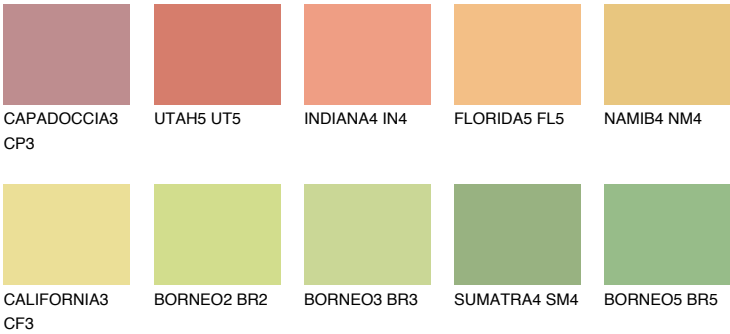

# COLOUR DETAILS

## DAKOTA4 DK4

65% TSR 60%

### Matching colours

#### COLOURS