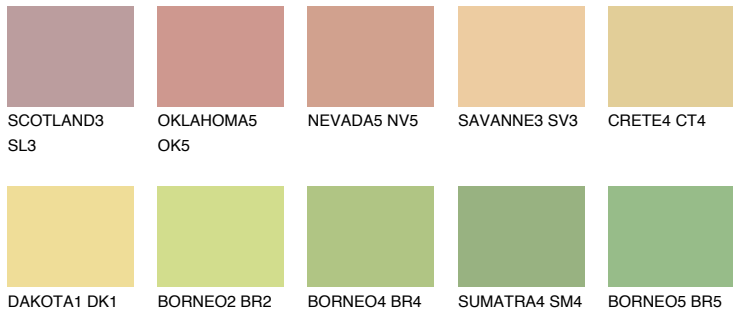

# COLOUR DETAILS

## DAKOTA3 DK3

71% TSR 68%

### Matching colours

#### COLOURS