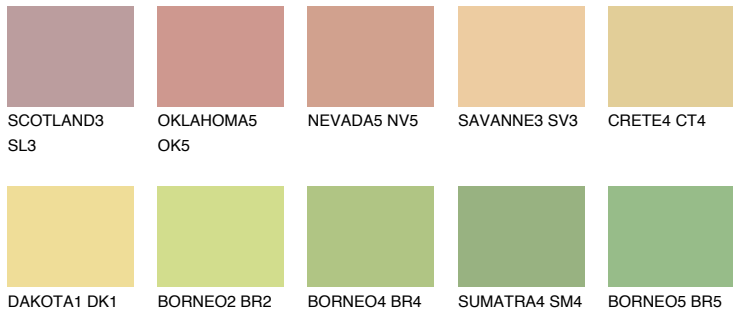

COLOUR DETAILS

DAKOTA3 DK3

71% TSR 68%

Matching colours

COLOURS

INTENSE

For more information on plasters and paints, go to www.ceresit.en

*The presented colours refer to plasters and paints offered by Ceresit. Due to the use of digital techniques, the presented colours might not represent the original ones, thus they cannot be considered as a reliable colour presentation. We recommend checking the authentic colour samples.