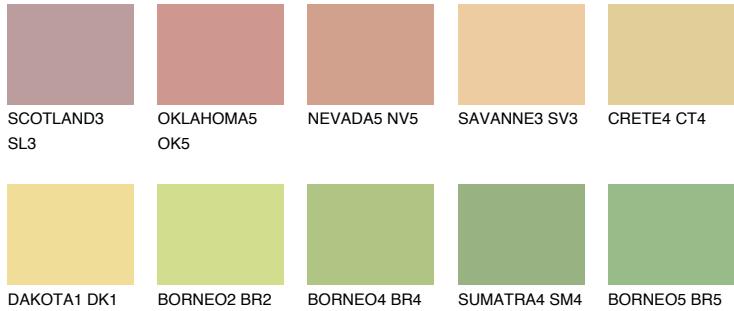

COLOUR DETAILS

DAKOTA3 DK3

71% TSR 68%

Matching colours

COLOURS

INTENSE

For more information on plasters and paints, go to www.ceresit.en

*The presented colours refer to plasters and paints offered by Ceresit. Due to the use of digital techniques, the presented colours might not represent the original ones, thus they cannot be considered as a reliable colour presentation. We recommend checking the authentic colour samples.