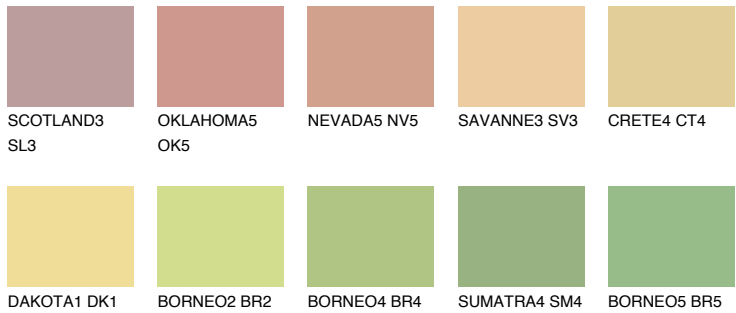

# COLOUR DETAILS

## DAKOTA3 DK3

71% TSR 68%

### Matching colours

#### COLOURS