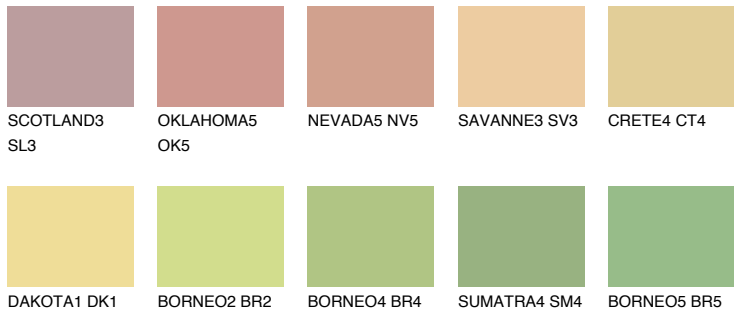

COLOUR DETAILS

DAKOTA3 DK3

71% TSR 68%

Matching colours

COLOURS

INTENSE

For more information on plasters and paints, go to www.ceresit.en

*The presented colours refer to plasters and paints offered by Ceresit. Due to the use of digital techniques, the presented colours might not represent the original ones, thus they cannot be considered as a reliable colour presentation. We recommend checking the authentic colour samples.