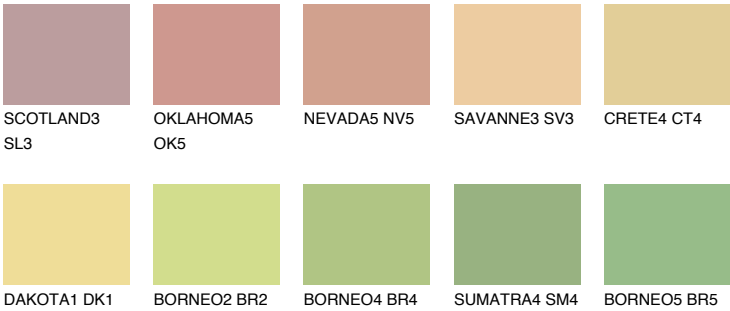

## DAKOTA3 DK3

71% **TSR** 68%

### Matching colours

#### COLOURS