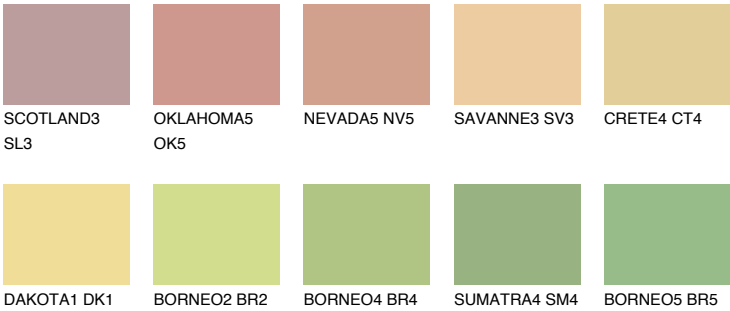

DAKOTA3 DK3

71% TSR 68%

Matching colours

COLOURS

INTENSE

For more information on plasters and paints, go to www.ceresit.en

*The presented colours refer to plasters and paints offered by Ceresit. Due to the use of digital techniques, the presented colours might not represent the original ones, thus they cannot be considered as a reliable colour presentation. We recommend checking the authentic colour samples.