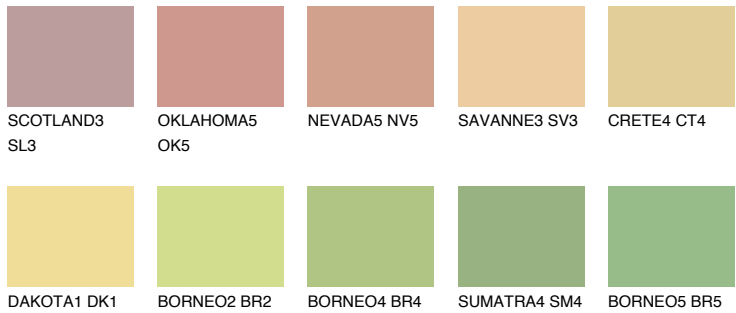

COLOUR DETAILS

DAKOTA3 DK3

71% TSR 68%

Matching colours

COLOURS

INTENSE

For more information on plasters and paints, go to www.ceresit.en

*The presented colours refer to plasters and paints offered by Ceresit. Due to the use of digital techniques, the presented colours might not represent the original ones, thus they cannot be considered as a reliable colour presentation. We recommend checking the authentic colour samples.