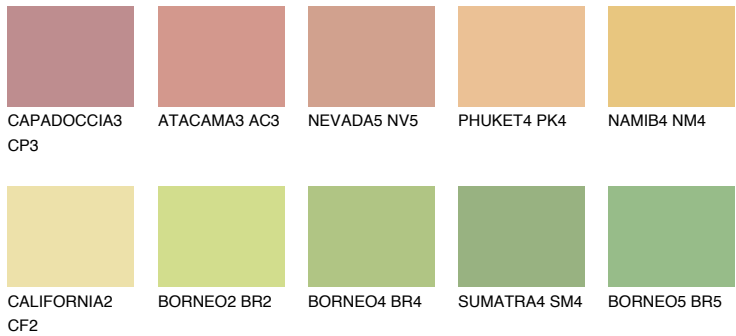

COLOUR DETAILS

DAKOTA2 DK2

69% TSR 65%

Matching colours

COLOURS

INTENSE

For more information on plasters and paints, go to www.ceresit.en

*The presented colours refer to plasters and paints offered by Ceresit. Due to the use of digital techniques, the presented colours might not represent the original ones, thus they cannot be considered as a reliable colour presentation. We recommend checking the authentic colour samples.