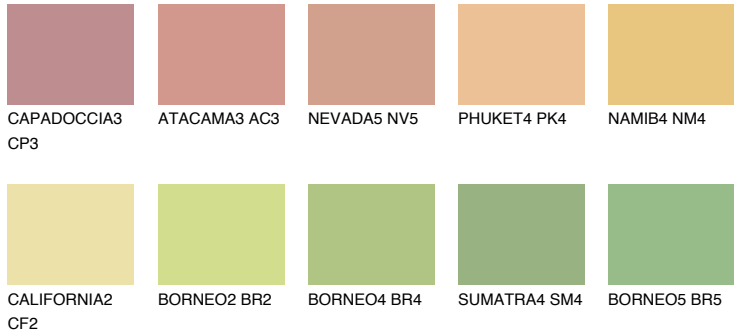

COLOUR DETAILS

DAKOTA2 DK2

69% TSR 65%

Matching colours

COLOURS

INTENSE

For more information on plasters and paints, go to www.ceresit.en

*The presented colours refer to plasters and paints offered by Ceresit. Due to the use of digital techniques, the presented colours might not represent the original ones, thus they cannot be considered as a reliable colour presentation. We recommend checking the authentic colour samples.