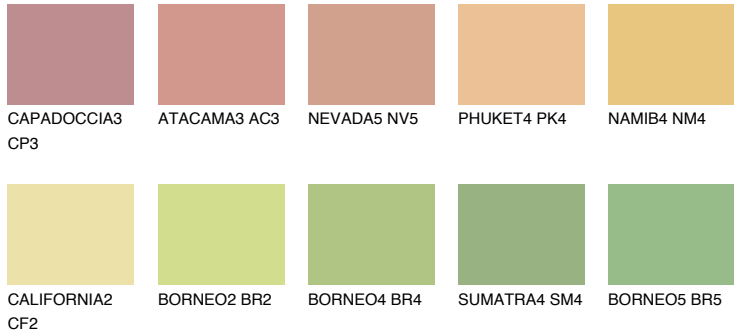

# COLOUR DETAILS

## DAKOTA2 DK2

69% TSR 65%

### Matching colours

#### COLOURS