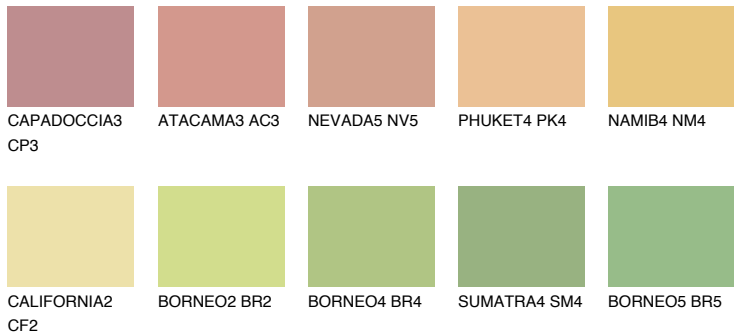

COLOUR DETAILS

DAKOTA2 DK2

69% TSR 65%

Matching colours

COLOURS

INTENSE

For more information on plasters and paints, go to www.ceresit.en

*The presented colours refer to plasters and paints offered by Ceresit. Due to the use of digital techniques, the presented colours might not represent the original ones, thus they cannot be considered as a reliable colour presentation. We recommend checking the authentic colour samples.