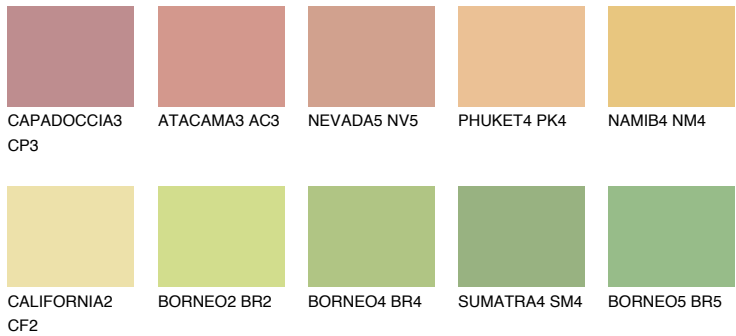

# COLOUR DETAILS

## DAKOTA2 DK2

69% TSR 65%

### Matching colours

#### COLOURS