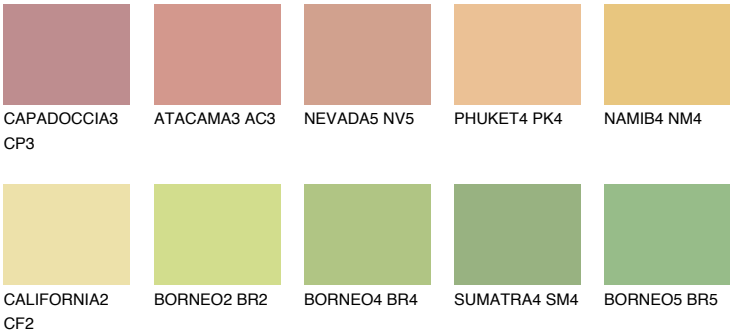

COLOUR DETAILS

DAKOTA2 DK2

69% TSR 65%

Matching colours

COLOURS

INTENSE

For more information on plasters and paints, go to www.ceresit.en

*The presented colours refer to plasters and paints offered by Ceresit. Due to the use of digital techniques, the presented colours might not represent the original ones, thus they cannot be considered as a reliable colour presentation. We recommend checking the authentic colour samples.