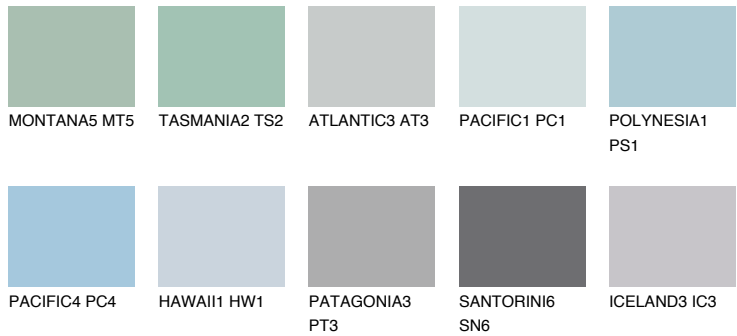

# COLOUR DETAILS

## OCEANIA2 OC2

60% TSR 62%

### Matching colours

#### COLOURS