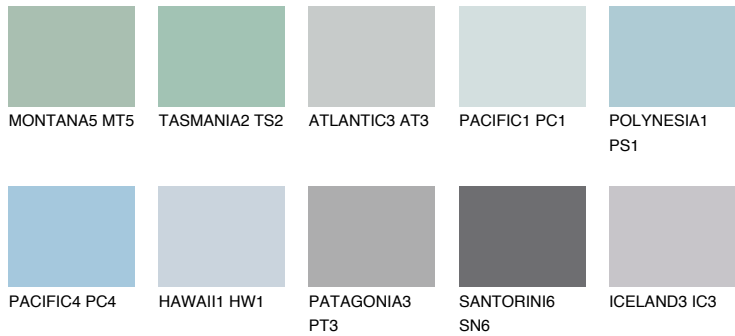

# COLOUR DETAILS

## OCEANIA2 OC2

60% TSR 62%

### Matching colours

#### COLOURS