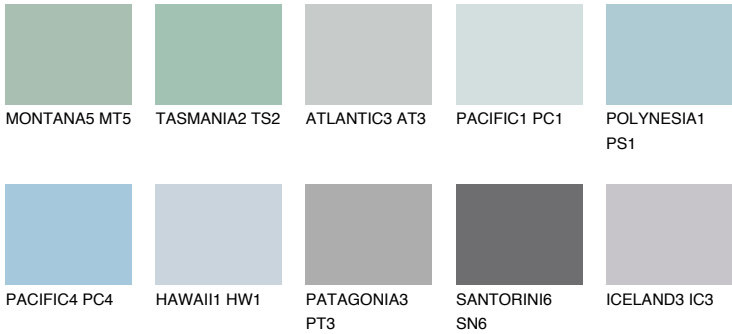

COLOUR DETAILS

OCEANIA2 OC2

60% TSR 62%

Matching colours

COLOURS

INTENSE

For more information on plasters and paints, go to www.ceresit.en

*The presented colours refer to plasters and paints offered by Ceresit. Due to the use of digital techniques, the presented colours might not represent the original ones, thus they cannot be considered as a reliable colour presentation. We recommend checking the authentic colour samples.