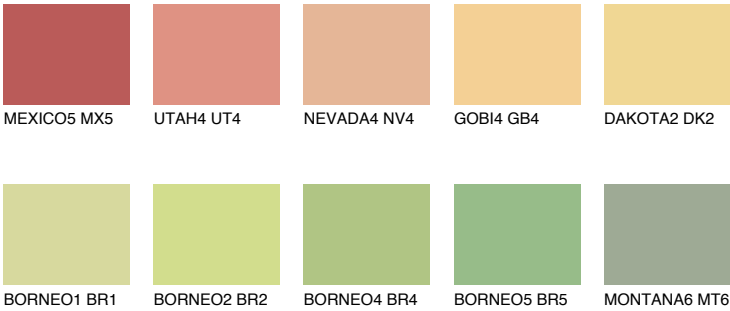

COLOUR DETAILS

DAKOTA1 DK1

72% TSR 67%

Matching colours

COLOURS

INTENSE

For more information on plasters and paints, go to www.ceresit.en

*The presented colours refer to plasters and paints offered by Ceresit. Due to the use of digital techniques, the presented colours might not represent the original ones, thus they cannot be considered as a reliable colour presentation. We recommend checking the authentic colour samples.