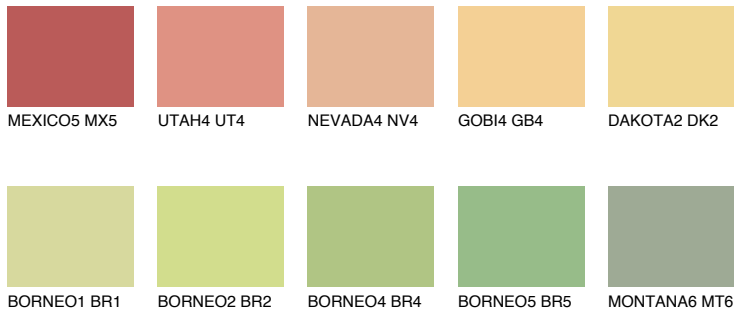

COLOUR DETAILS

DAKOTA1 DK1

72% TSR 67%

Matching colours

COLOURS

INTENSE

For more information on plasters and paints, go to www.ceresit.en

*The presented colours refer to plasters and paints offered by Ceresit. Due to the use of digital techniques, the presented colours might not represent the original ones, thus they cannot be considered as a reliable colour presentation. We recommend checking the authentic colour samples.