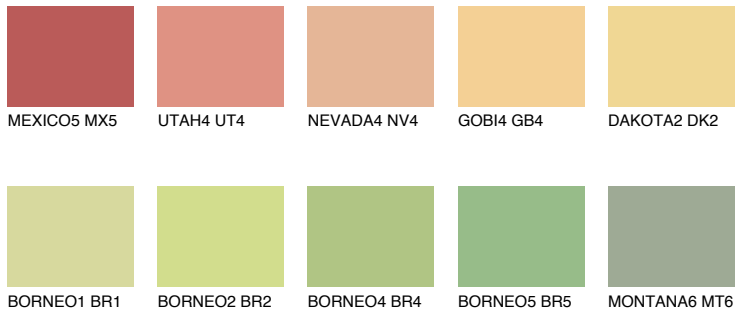

COLOUR DETAILS

DAKOTA1 DK1

72% TSR 67%

Matching colours

COLOURS

INTENSE

For more information on plasters and paints, go to www.ceresit.en

*The presented colours refer to plasters and paints offered by Ceresit. Due to the use of digital techniques, the presented colours might not represent the original ones, thus they cannot be considered as a reliable colour presentation. We recommend checking the authentic colour samples.