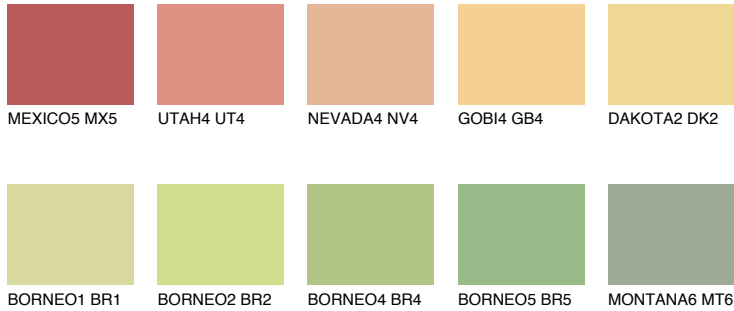

COLOUR DETAILS

DAKOTA1 DK1

72% TSR 67%

Matching colours

COLOURS

INTENSE

For more information on plasters and paints, go to www.ceresit.en

*The presented colours refer to plasters and paints offered by Ceresit. Due to the use of digital techniques, the presented colours might not represent the original ones, thus they cannot be considered as a reliable colour presentation. We recommend checking the authentic colour samples.