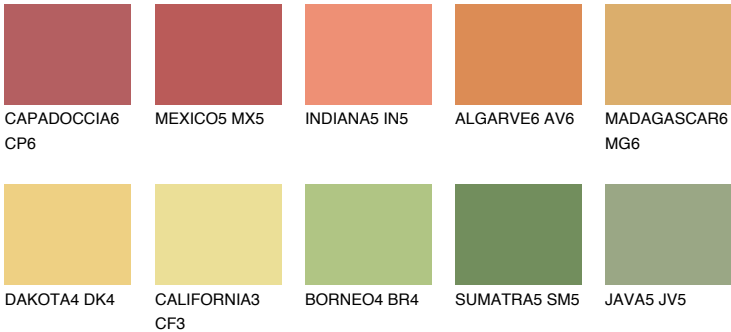

NAMIB6 NM6

47% **TSR** 57%

Matching colours

COLOURS

INTENSE

For more information on plasters and paints, go to www.ceresit.en

*The presented colours refer to plasters and paints offered by Ceresit. Due to the use of digital techniques, the presented colours might not represent the original ones, thus they cannot be considered as a reliable colour presentation. We recommend checking the authentic colour samples.