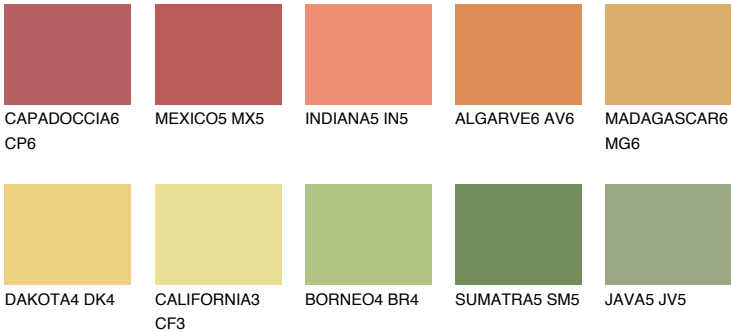

## NAMIB6 NM6

47% **TSR** 57%

### Matching colours

#### COLOURS

#### INTENSE

For more information on plasters and paints, go to [www.ceresit.en](http://www.ceresit.en)

\*The presented colours refer to plasters and paints offered by Ceresit. Due to the use of digital techniques, the presented colours might not represent the original ones, thus they cannot be considered as a reliable colour presentation. We recommend checking the authentic colour samples.