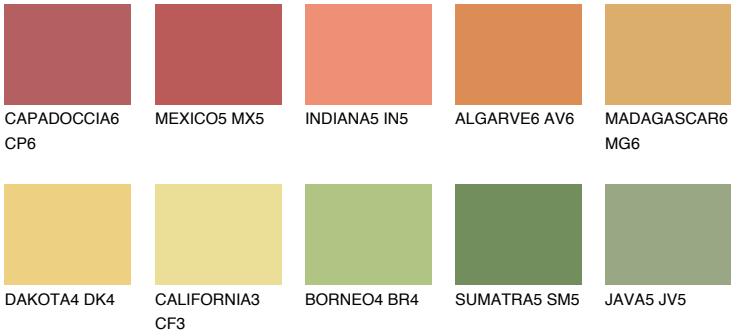

NAMIB6 NM6

47% TSR 57%

Matching colours

COLOURS

INTENSE

For more information on plasters and paints, go to www.ceresit.en

*The presented colours refer to plasters and paints offered by Ceresit. Due to the use of digital techniques, the presented colours might not represent the original ones, thus they cannot be considered as a reliable colour presentation. We recommend checking the authentic colour samples.