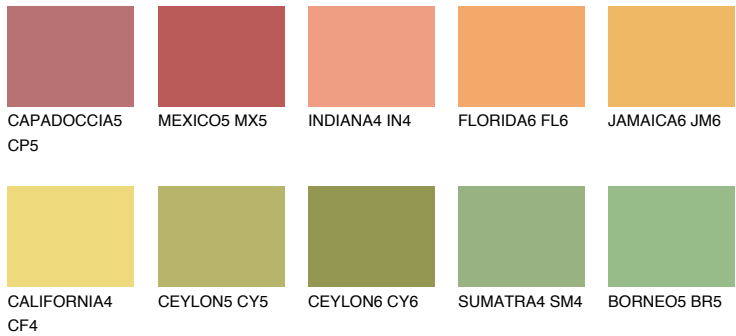

COLOUR DETAILS

NAMIB5 NM5

58% **TSR** 60%

Matching colours

COLOURS

INTENSE

For more information on plasters and paints, go to www.ceresit.en

*The presented colours refer to plasters and paints offered by Ceresit. Due to the use of digital techniques, the presented colours might not represent the original ones, thus they cannot be considered as a reliable colour presentation. We recommend checking the authentic colour samples.