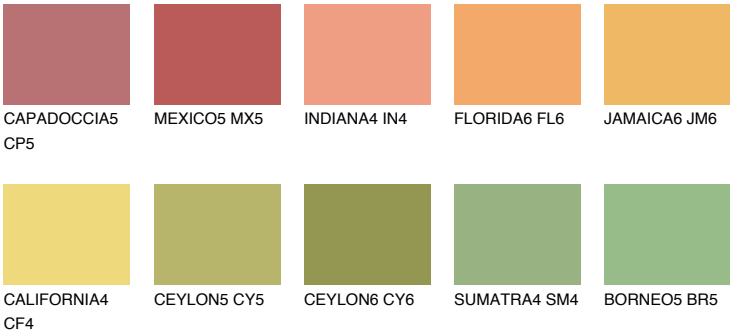

NAMIB5 NM5

58% **TSR** 60%

Matching colours

COLOURS

INTENSE

For more information on plasters and paints, go to www.ceresit.en

*The presented colours refer to plasters and paints offered by Ceresit. Due to the use of digital techniques, the presented colours might not represent the original ones, thus they cannot be considered as a reliable colour presentation. We recommend checking the authentic colour samples.