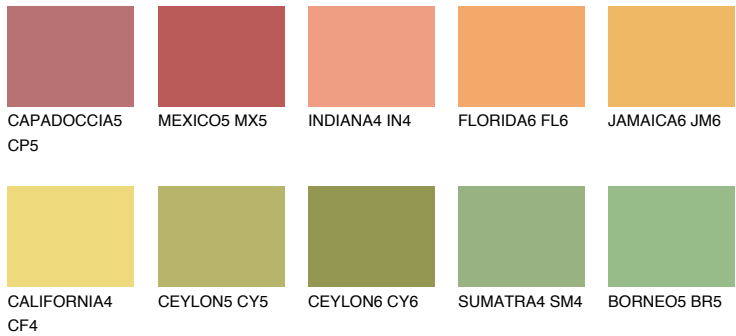

COLOUR DETAILS

NAMIB5 NM5

58% **TSR** 60%

Matching colours

COLOURS

INTENSE

For more information on plasters and paints, go to
www.ceresit.en

*The presented colours refer to plasters and paints offered by Ceresit. Due to the use of digital techniques, the presented colours might not represent the original ones, thus they cannot be considered as a reliable colour presentation. We recommend checking the authentic colour samples.