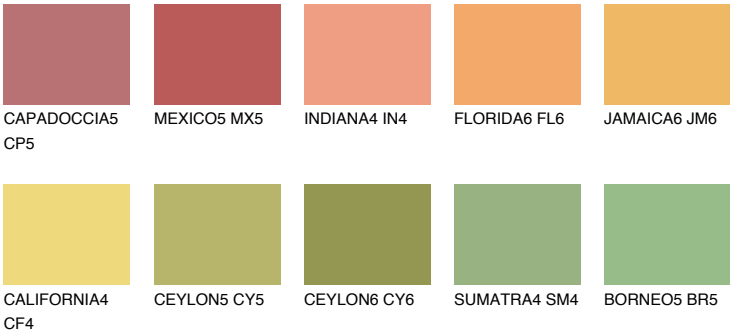

NAMIB5 NM5

58% **TSR** 60%

Matching colours

COLOURS

INTENSE

For more information on plasters and paints, go to www.ceresit.en

*The presented colours refer to plasters and paints offered by Ceresit. Due to the use of digital techniques, the presented colours might not represent the original ones, thus they cannot be considered as a reliable colour presentation. We recommend checking the authentic colour samples.