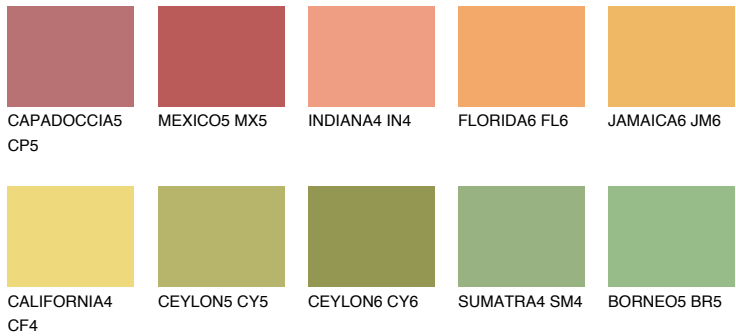

COLOUR DETAILS

NAMIB5 NM5

58% TSR 60%

Matching colours

COLOURS

INTENSE

For more information on plasters and paints, go to www.ceresit.en

*The presented colours refer to plasters and paints offered by Ceresit. Due to the use of digital techniques, the presented colours might not represent the original ones, thus they cannot be considered as a reliable colour presentation. We recommend checking the authentic colour samples.