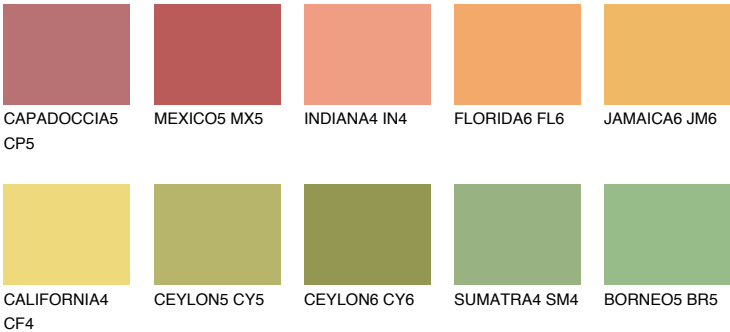

COLOUR DETAILS

NAMIB5 NM5

58% TSR 60%

Matching colours

COLOURS

INTENSE

For more information on plasters and paints, go to www.ceresit.en

*The presented colours refer to plasters and paints offered by Ceresit. Due to the use of digital techniques, the presented colours might not represent the original ones, thus they cannot be considered as a reliable colour presentation. We recommend checking the authentic colour samples.