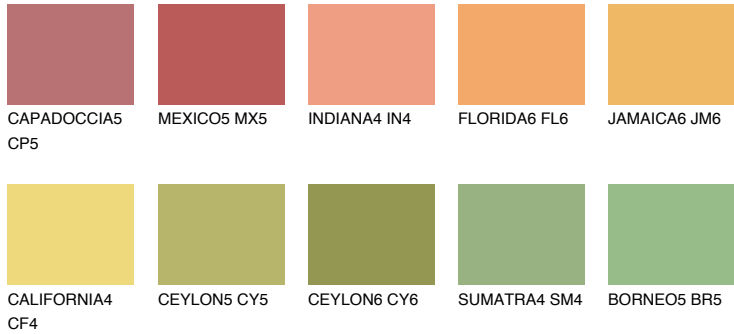

COLOUR DETAILS

NAMIB5 NM5

58% TSR 60%

Matching colours

COLOURS

INTENSE

For more information on plasters and paints, go to www.ceresit.en

*The presented colours refer to plasters and paints offered by Ceresit. Due to the use of digital techniques, the presented colours might not represent the original ones, thus they cannot be considered as a reliable colour presentation. We recommend checking the authentic colour samples.