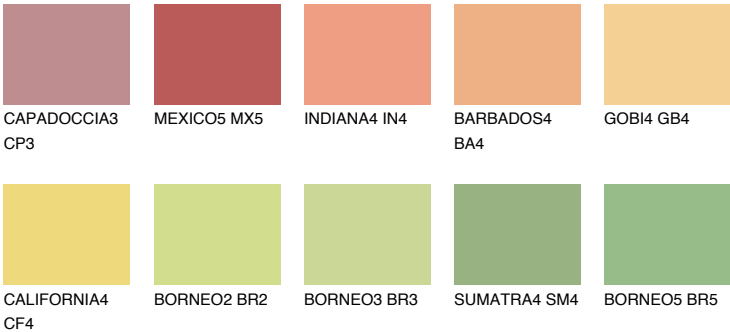

## NAMIB4 NM4

59% TSR 64%

### Matching colours

#### COLOURS

#### INTENSE

For more information on plasters and paints, go to [www.ceresit.en](http://www.ceresit.en)

\*The presented colours refer to plasters and paints offered by Ceresit. Due to the use of digital techniques, the presented colours might not represent the original ones, thus they cannot be considered as a reliable colour presentation. We recommend checking the authentic colour samples.