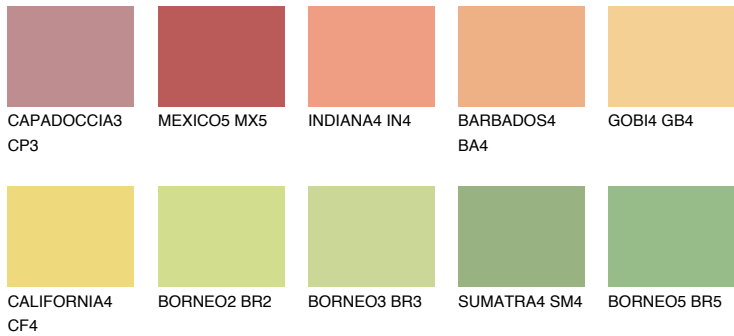

COLOUR DETAILS

NAMIB4 NM4

59% TSR 64%

Matching colours

COLOURS

INTENSE

For more information on plasters and paints, go to www.ceresit.en

*The presented colours refer to plasters and paints offered by Ceresit. Due to the use of digital techniques, the presented colours might not represent the original ones, thus they cannot be considered as a reliable colour presentation. We recommend checking the authentic colour samples.