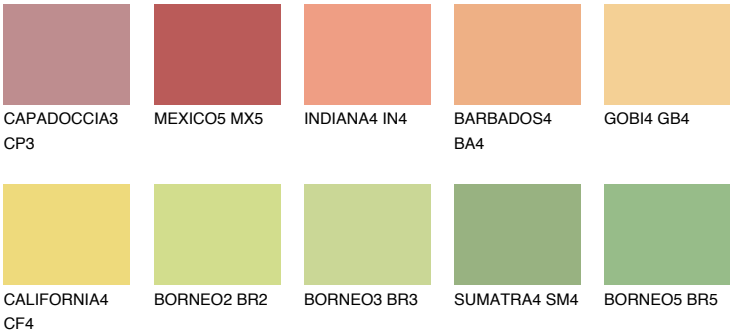

## NAMIB4 NM4

59% **TSR** 64%

### Matching colours

#### COLOURS

#### INTENSE

For more information on plasters and paints, go to [www.ceresit.en](http://www.ceresit.en)

\*The presented colours refer to plasters and paints offered by Ceresit. Due to the use of digital techniques, the presented colours might not represent the original ones, thus they cannot be considered as a reliable colour presentation. We recommend checking the authentic colour samples.