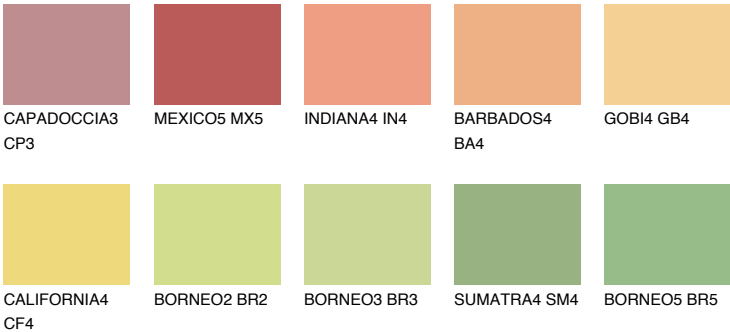

NAMIB4 NM4

59% TSR 64%

Matching colours

COLOURS

INTENSE

For more information on plasters and paints, go to www.ceresit.en

*The presented colours refer to plasters and paints offered by Ceresit. Due to the use of digital techniques, the presented colours might not represent the original ones, thus they cannot be considered as a reliable colour presentation. We recommend checking the authentic colour samples.