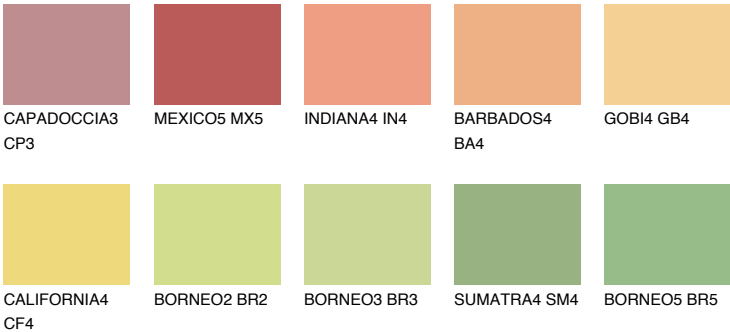

NAMIB4 NM4

59% **TSR** 64%

Matching colours

COLOURS

INTENSE

For more information on plasters and paints, go to www.ceresit.en

*The presented colours refer to plasters and paints offered by Ceresit. Due to the use of digital techniques, the presented colours might not represent the original ones, thus they cannot be considered as a reliable colour presentation. We recommend checking the authentic colour samples.