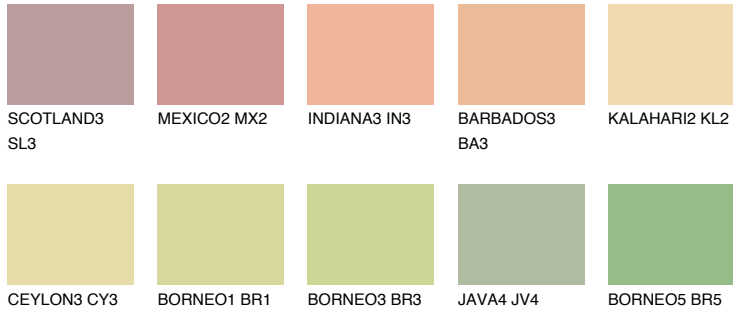

# COLOUR DETAILS

## NAMIB3 NM3

67% TSR 67%

### Matching colours

#### COLOURS