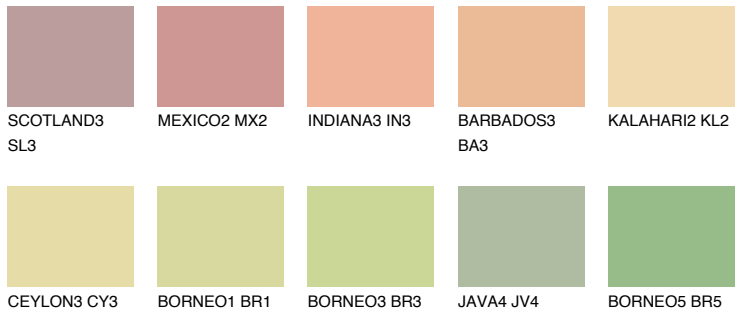

COLOUR DETAILS

NAMIB3 NM3

67% **TSR** 67%

Matching colours

COLOURS

INTENSE

For more information on plasters and paints, go to www.ceresit.en

*The presented colours refer to plasters and paints offered by Ceresit. Due to the use of digital techniques, the presented colours might not represent the original ones, thus they cannot be considered as a reliable colour presentation. We recommend checking the authentic colour samples.