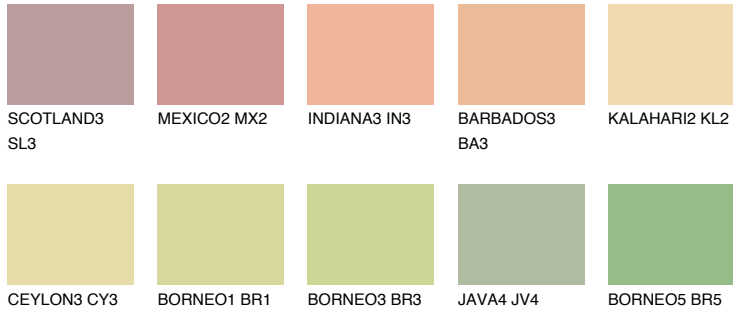

COLOUR DETAILS

NAMIB3 NM3

67% TSR 67%

Matching colours

COLOURS

INTENSE

For more information on plasters and paints, go to www.ceresit.en

*The presented colours refer to plasters and paints offered by Ceresit. Due to the use of digital techniques, the presented colours might not represent the original ones, thus they cannot be considered as a reliable colour presentation. We recommend checking the authentic colour samples.