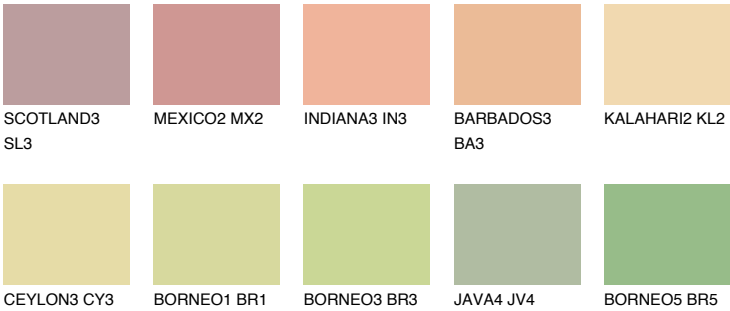

NAMIB3 NM3

67% **TSR** 67%

Matching colours

COLOURS

INTENSE

For more information on plasters and paints, go to www.ceresit.en

*The presented colours refer to plasters and paints offered by Ceresit. Due to the use of digital techniques, the presented colours might not represent the original ones, thus they cannot be considered as a reliable colour presentation. We recommend checking the authentic colour samples.