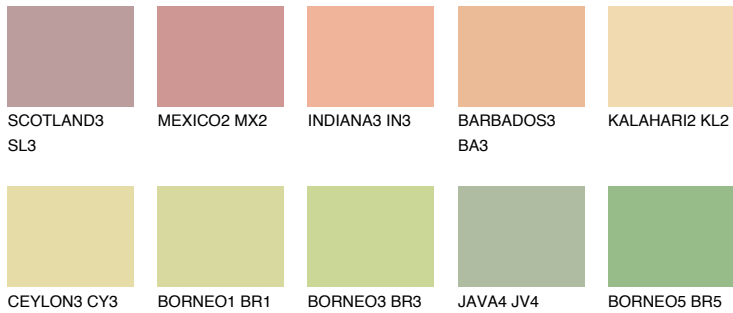

COLOUR DETAILS

NAMIB3 NM3

67% TSR 67%

Matching colours

COLOURS

INTENSE

For more information on plasters and paints, go to www.ceresit.en

*The presented colours refer to plasters and paints offered by Ceresit. Due to the use of digital techniques, the presented colours might not represent the original ones, thus they cannot be considered as a reliable colour presentation. We recommend checking the authentic colour samples.