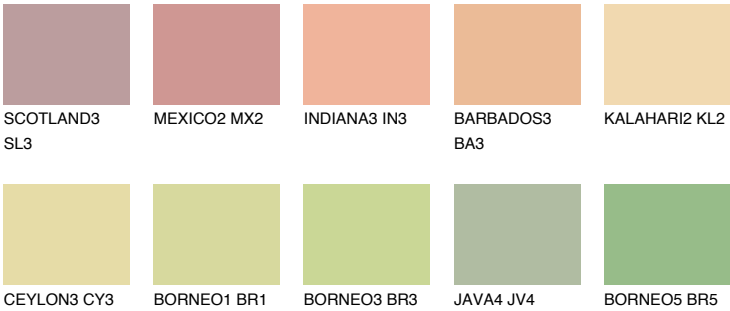

COLOUR DETAILS

NAMIB3 NM3

67% **TSR** 67%

Matching colours

COLOURS

INTENSE

For more information on plasters and paints, go to
www.ceresit.en

*The presented colours refer to plasters and paints offered by Ceresit. Due to the use of digital techniques, the presented colours might not represent the original ones, thus they cannot be considered as a reliable colour presentation. We recommend checking the authentic colour samples.