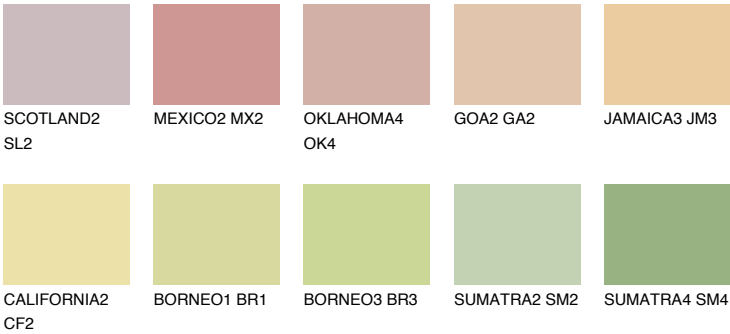

## NAMIB2 NM2

70% **TSR** 69%

### Matching colours

#### COLOURS

#### INTENSE

For more information on plasters and paints, go to [www.ceresit.en](http://www.ceresit.en)

\*The presented colours refer to plasters and paints offered by Ceresit. Due to the use of digital techniques, the presented colours might not represent the original ones, thus they cannot be considered as a reliable colour presentation. We recommend checking the authentic colour samples.