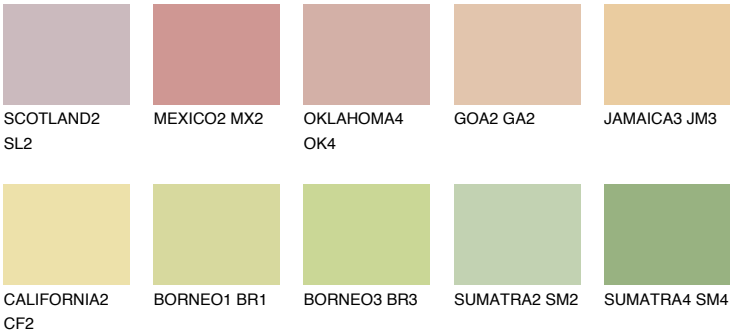

NAMIB2 NM2

70% **TSR** 69%

Matching colours

COLOURS

INTENSE

For more information on plasters and paints, go to www.ceresit.en

*The presented colours refer to plasters and paints offered by Ceresit. Due to the use of digital techniques, the presented colours might not represent the original ones, thus they cannot be considered as a reliable colour presentation. We recommend checking the authentic colour samples.