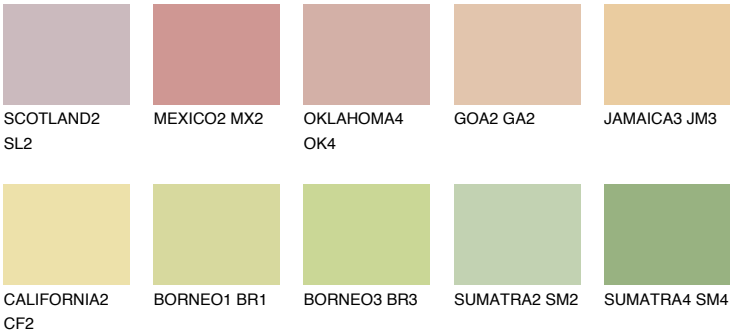

COLOUR DETAILS

NAMIB2 NM2

70% **TSR** 69%

Matching colours

COLOURS

INTENSE

For more information on plasters and paints, go to www.ceresit.en

*The presented colours refer to plasters and paints offered by Ceresit. Due to the use of digital techniques, the presented colours might not represent the original ones, thus they cannot be considered as a reliable colour presentation. We recommend checking the authentic colour samples.