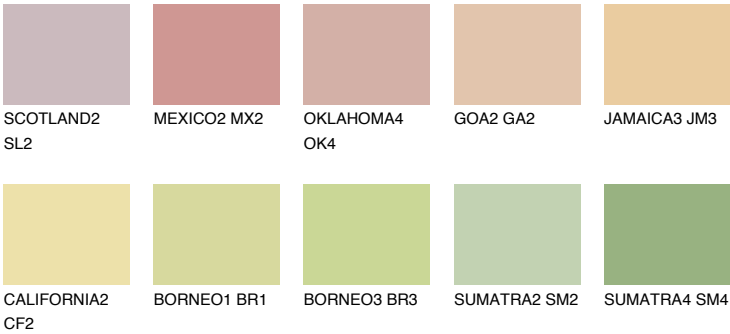

COLOUR DETAILS

NAMIB2 NM2

70% TSR 69%

Matching colours

COLOURS

INTENSE

For more information on plasters and paints, go to www.ceresit.en

*The presented colours refer to plasters and paints offered by Ceresit. Due to the use of digital techniques, the presented colours might not represent the original ones, thus they cannot be considered as a reliable colour presentation. We recommend checking the authentic colour samples.