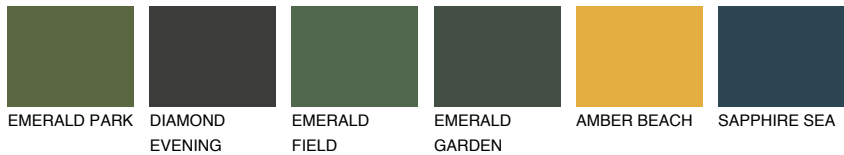

COLOUR DETAILS

NAMIB2 NM2

70% TSR 69%

Matching colours

COLOURS

INTENSE

For more information on plasters and paints, go to www.ceresit.en

*The presented colours refer to plasters and paints offered by Ceresit. Due to the use of digital techniques, the presented colours might not represent the original ones, thus they cannot be considered as a reliable colour presentation. We recommend checking the authentic colour samples.