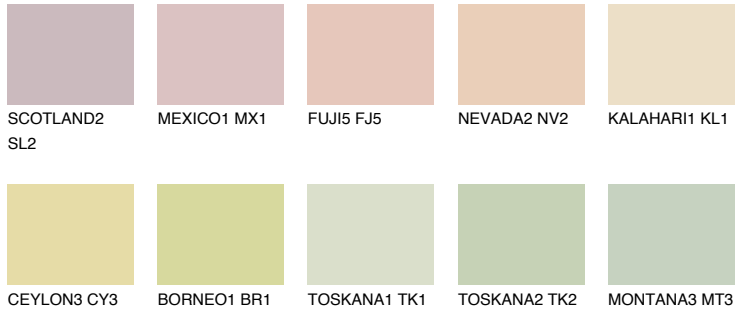

# COLOUR DETAILS

**NAMIB1 NM1**

73% **TSR** 70%

## Matching colours

### COLOURS

### INTENSE

For more information on plasters and paints, go to [www.ceresit.en](http://www.ceresit.en)

\*The presented colours refer to plasters and paints offered by Ceresit. Due to the use of digital techniques, the presented colours might not represent the original ones, thus they cannot be considered as a reliable colour presentation. We recommend checking the authentic colour samples.