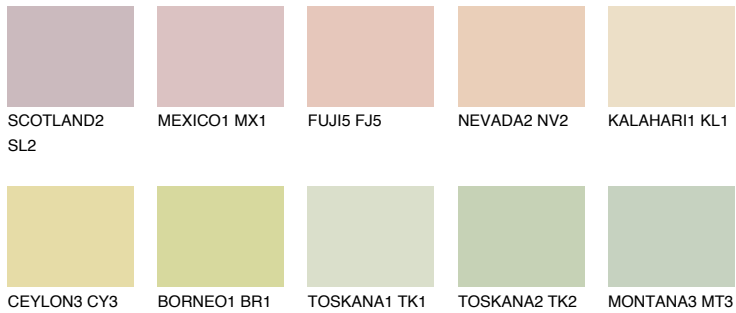

COLOUR DETAILS

NAMIB1 NM1

73% **TSR** 70%

Matching colours

COLOURS

INTENSE

For more information on plasters and paints, go to www.ceresit.en

*The presented colours refer to plasters and paints offered by Ceresit. Due to the use of digital techniques, the presented colours might not represent the original ones, thus they cannot be considered as a reliable colour presentation. We recommend checking the authentic colour samples.