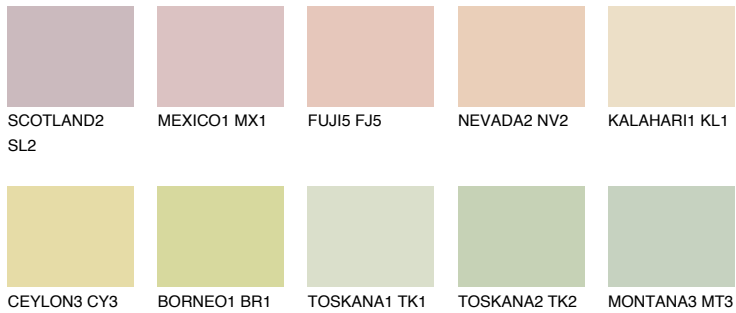

# COLOUR DETAILS

**NAMIB1 NM1**

73% **TSR** 70%

## Matching colours

### COLOURS

### INTENSE

For more information on plasters and paints, go to [www.ceresit.en](http://www.ceresit.en)

\*The presented colours refer to plasters and paints offered by Ceresit. Due to the use of digital techniques, the presented colours might not represent the original ones, thus they cannot be considered as a reliable colour presentation. We recommend checking the authentic colour samples.