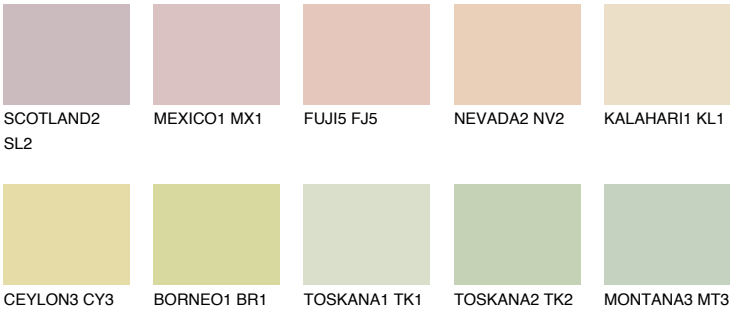

COLOUR DETAILS

NAMIB1 NM1

73% **TSR** 70%

Matching colours

COLOURS

INTENSE

For more information on plasters and paints, go to www.ceresit.en

*The presented colours refer to plasters and paints offered by Ceresit. Due to the use of digital techniques, the presented colours might not represent the original ones, thus they cannot be considered as a reliable colour presentation. We recommend checking the authentic colour samples.