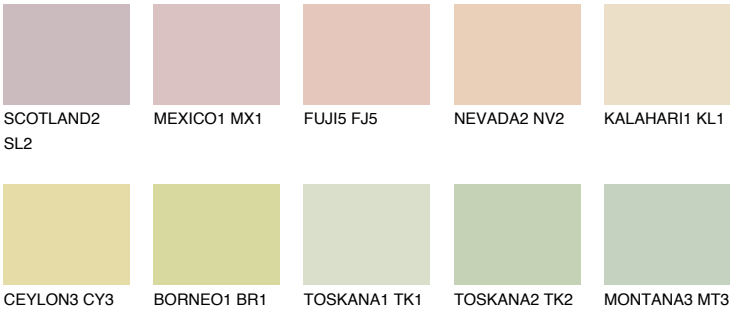

# COLOUR DETAILS

## NAMIB1 NM1

73% **TSR** 70%

### Matching colours

#### COLOURS