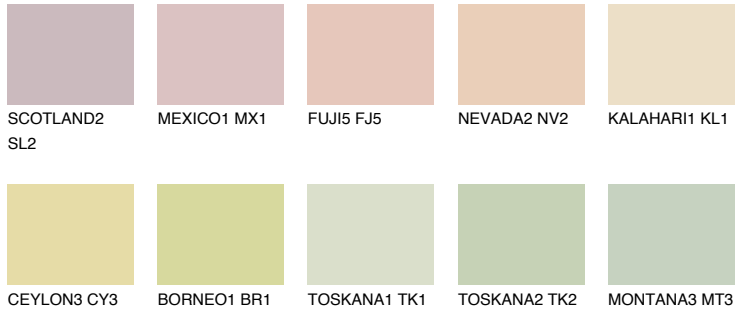

COLOUR DETAILS

NAMIB1 NM1

73% **TSR** 70%

Matching colours

COLOURS

INTENSE

For more information on plasters and paints, go to www.ceresit.en

*The presented colours refer to plasters and paints offered by Ceresit. Due to the use of digital techniques, the presented colours might not represent the original ones, thus they cannot be considered as a reliable colour presentation. We recommend checking the authentic colour samples.