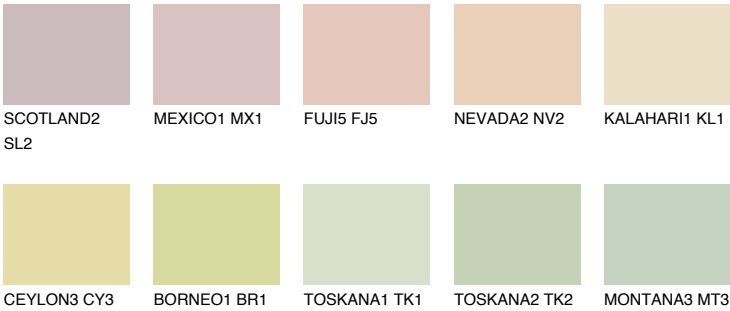

NAMIB1 NM1

73% **TSR** 70%

Matching colours

COLOURS

INTENSE

For more information on plasters and paints, go to www.ceresit.en

*The presented colours refer to plasters and paints offered by Ceresit. Due to the use of digital techniques, the presented colours might not represent the original ones, thus they cannot be considered as a reliable colour presentation. We recommend checking the authentic colour samples.