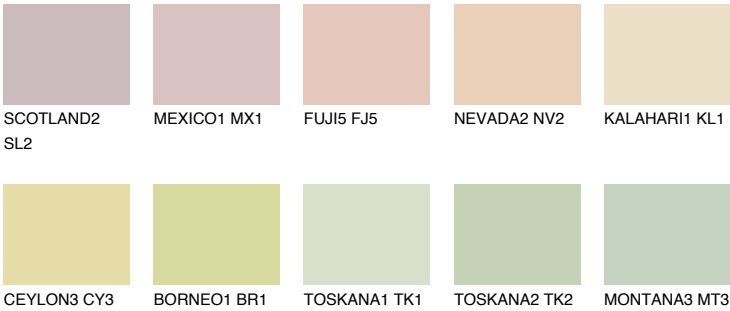

NAMIB1 NM1

73% **TSR** 70%

Matching colours

COLOURS

INTENSE

For more information on plasters and paints, go to
www.ceresit.en

*The presented colours refer to plasters and paints offered by Ceresit. Due to the use of digital techniques, the presented colours might not represent the original ones, thus they cannot be considered as a reliable colour presentation. We recommend checking the authentic colour samples.