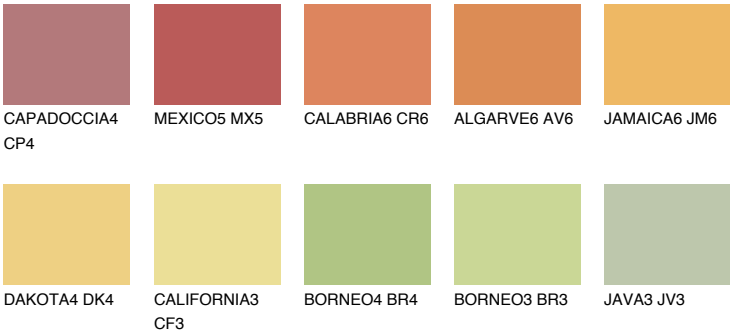

## GOBI6 GB6

61% **TSR** 64%

### Matching colours

#### COLOURS

#### INTENSE

For more information on plasters and paints, go to [www.ceresit.en](http://www.ceresit.en)

\*The presented colours refer to plasters and paints offered by Ceresit. Due to the use of digital techniques, the presented colours might not represent the original ones, thus they cannot be considered as a reliable colour presentation. We recommend checking the authentic colour samples.