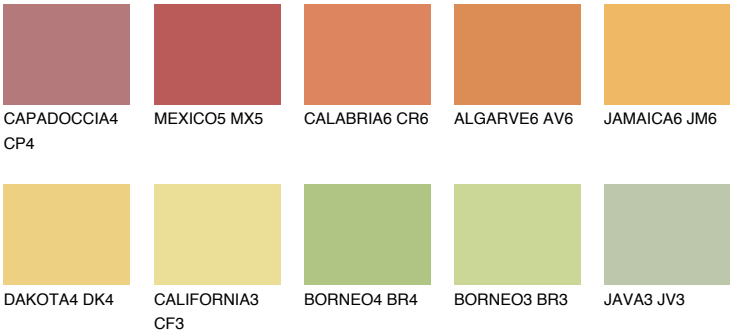

GOBI6 GB6

61% **TSR** 64%

Matching colours

COLOURS

INTENSE

For more information on plasters and paints, go to www.ceresit.en

*The presented colours refer to plasters and paints offered by Ceresit. Due to the use of digital techniques, the presented colours might not represent the original ones, thus they cannot be considered as a reliable colour presentation. We recommend checking the authentic colour samples.