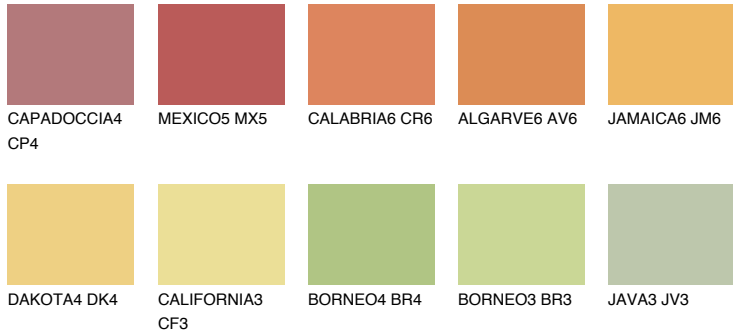

COLOUR DETAILS

GOBI6 GB6

61% **TSR** 64%

Matching colours

COLOURS

INTENSE

For more information on plasters and paints, go to www.ceresit.en

*The presented colours refer to plasters and paints offered by Ceresit. Due to the use of digital techniques, the presented colours might not represent the original ones, thus they cannot be considered as a reliable colour presentation. We recommend checking the authentic colour samples.