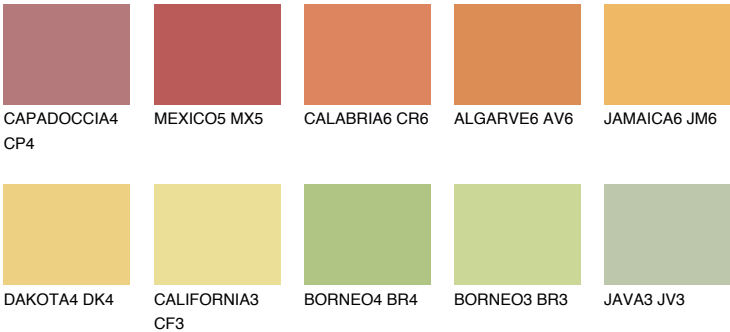

GOBI6 GB6

61% **TSR** 64%

Matching colours

COLOURS

INTENSE

For more information on plasters and paints, go to www.ceresit.en

*The presented colours refer to plasters and paints offered by Ceresit. Due to the use of digital techniques, the presented colours might not represent the original ones, thus they cannot be considered as a reliable colour presentation. We recommend checking the authentic colour samples.