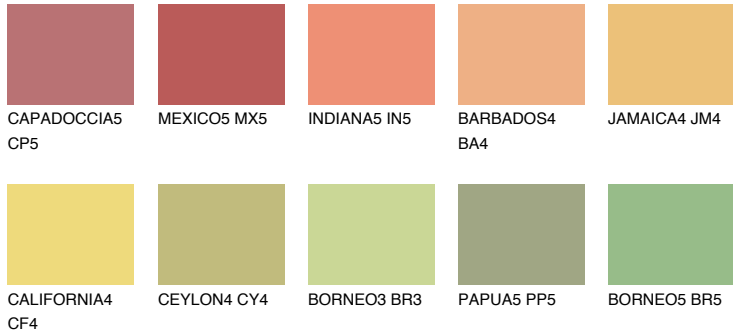

# COLOUR DETAILS

**GOBI5 GB5**

64% **TSR** 67%

## Matching colours

### COLOURS

### INTENSE

For more information on plasters and paints, go to [www.ceresit.en](http://www.ceresit.en)

\*The presented colours refer to plasters and paints offered by Ceresit. Due to the use of digital techniques, the presented colours might not represent the original ones, thus they cannot be considered as a reliable colour presentation. We recommend checking the authentic colour samples.