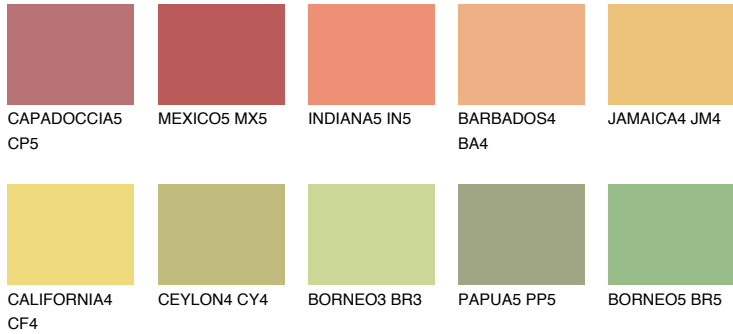

COLOUR DETAILS

GOBI5 GB5

64% **TSR** 67%

Matching colours

COLOURS

INTENSE

For more information on plasters and paints, go to www.ceresit.en

*The presented colours refer to plasters and paints offered by Ceresit. Due to the use of digital techniques, the presented colours might not represent the original ones, thus they cannot be considered as a reliable colour presentation. We recommend checking the authentic colour samples.