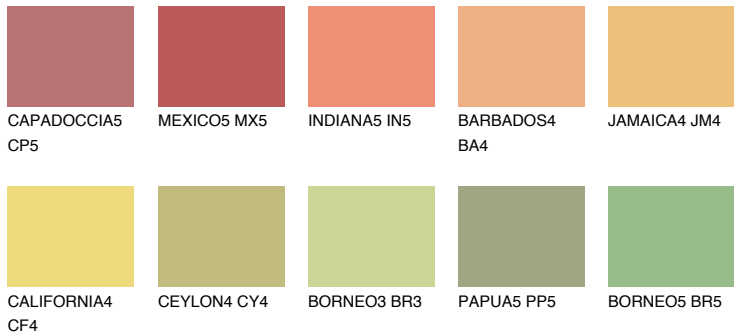

# COLOUR DETAILS

**GOBI5 GB5**

64% **TSR** 67%

## Matching colours

### COLOURS

### INTENSE

For more information on plasters and paints, go to [www.ceresit.en](http://www.ceresit.en)

\*The presented colours refer to plasters and paints offered by Ceresit. Due to the use of digital techniques, the presented colours might not represent the original ones, thus they cannot be considered as a reliable colour presentation. We recommend checking the authentic colour samples.