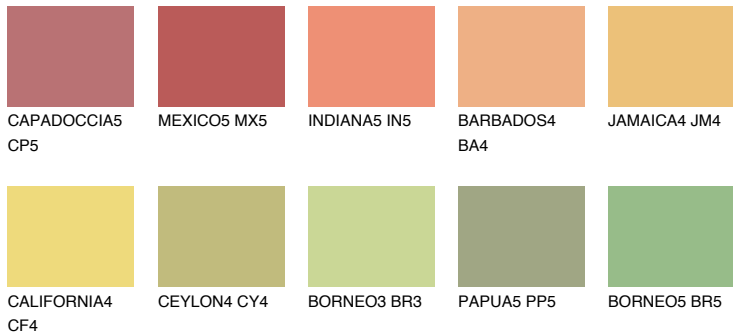

COLOUR DETAILS

GOBI5 GB5

64% **TSR** 67%

Matching colours

COLOURS

INTENSE

For more information on plasters and paints, go to www.ceresit.en

*The presented colours refer to plasters and paints offered by Ceresit. Due to the use of digital techniques, the presented colours might not represent the original ones, thus they cannot be considered as a reliable colour presentation. We recommend checking the authentic colour samples.