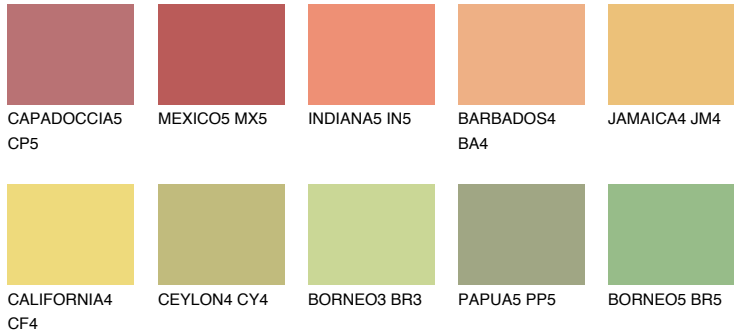

COLOUR DETAILS

GOBI5 GB5

64% **TSR** 67%

Matching colours

COLOURS

INTENSE

For more information on plasters and paints, go to www.ceresit.en

*The presented colours refer to plasters and paints offered by Ceresit. Due to the use of digital techniques, the presented colours might not represent the original ones, thus they cannot be considered as a reliable colour presentation. We recommend checking the authentic colour samples.