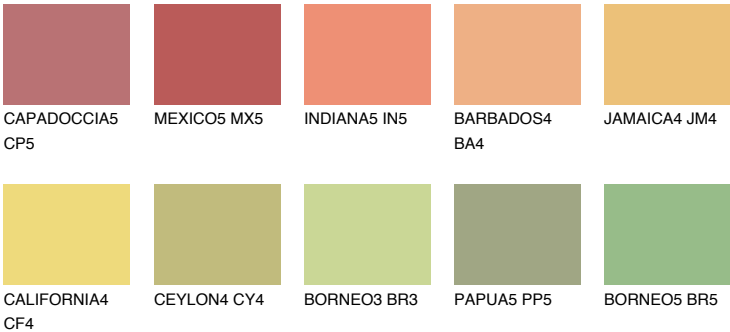

GOBI5 GB5

64% **TSR** 67%

Matching colours

COLOURS

INTENSE

For more information on plasters and paints, go to www.ceresit.en

*The presented colours refer to plasters and paints offered by Ceresit. Due to the use of digital techniques, the presented colours might not represent the original ones, thus they cannot be considered as a reliable colour presentation. We recommend checking the authentic colour samples.