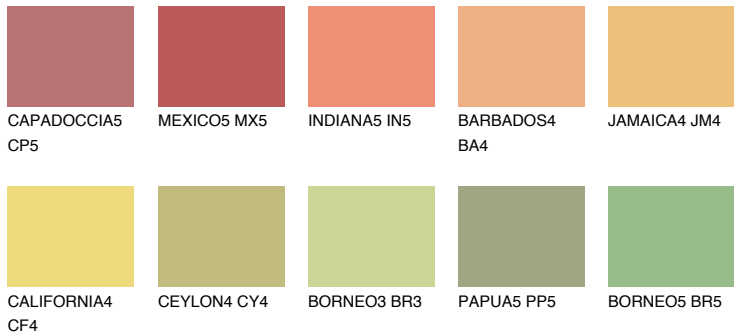

COLOUR DETAILS

GOBI5 GB5

64% **TSR** 67%

Matching colours

COLOURS

INTENSE

For more information on plasters and paints, go to www.ceresit.en

*The presented colours refer to plasters and paints offered by Ceresit. Due to the use of digital techniques, the presented colours might not represent the original ones, thus they cannot be considered as a reliable colour presentation. We recommend checking the authentic colour samples.