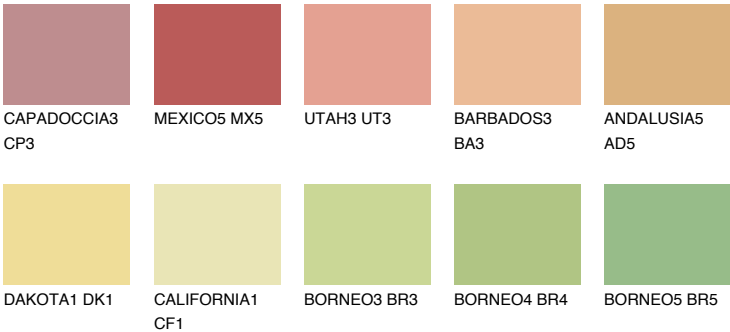

**GOBI4 GB4**

67% **TSR** 66%

## Matching colours

### COLOURS

### INTENSE

For more information on plasters and paints, go to [www.ceresit.en](http://www.ceresit.en)

\*The presented colours refer to plasters and paints offered by Ceresit. Due to the use of digital techniques, the presented colours might not represent the original ones, thus they cannot be considered as a reliable colour presentation. We recommend checking the authentic colour samples.