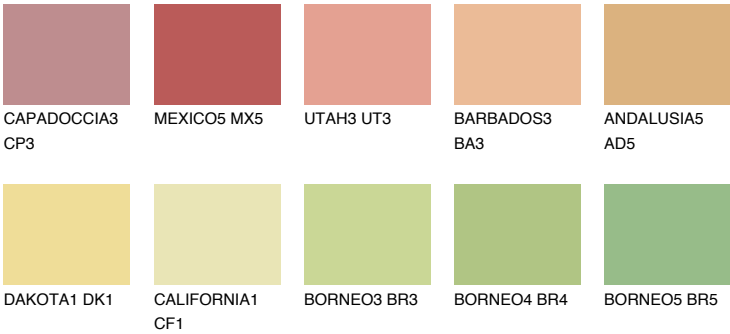

GOBI4 GB4

67% **TSR** 66%

Matching colours

COLOURS

INTENSE

For more information on plasters and paints, go to www.ceresit.en

*The presented colours refer to plasters and paints offered by Ceresit. Due to the use of digital techniques, the presented colours might not represent the original ones, thus they cannot be considered as a reliable colour presentation. We recommend checking the authentic colour samples.