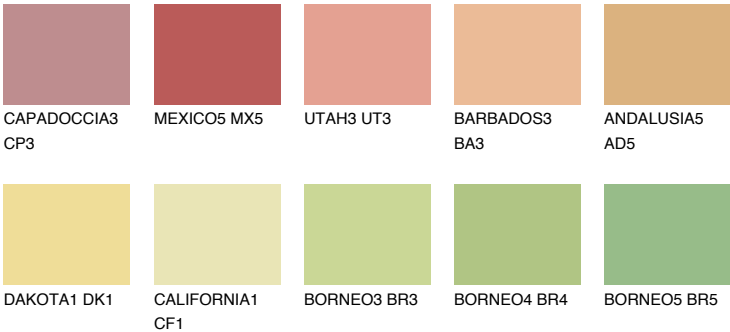

GOBI4 GB4

67% **TSR** 66%

Matching colours

COLOURS

INTENSE

For more information on plasters and paints, go to www.ceresit.en

*The presented colours refer to plasters and paints offered by Ceresit. Due to the use of digital techniques, the presented colours might not represent the original ones, thus they cannot be considered as a reliable colour presentation. We recommend checking the authentic colour samples.